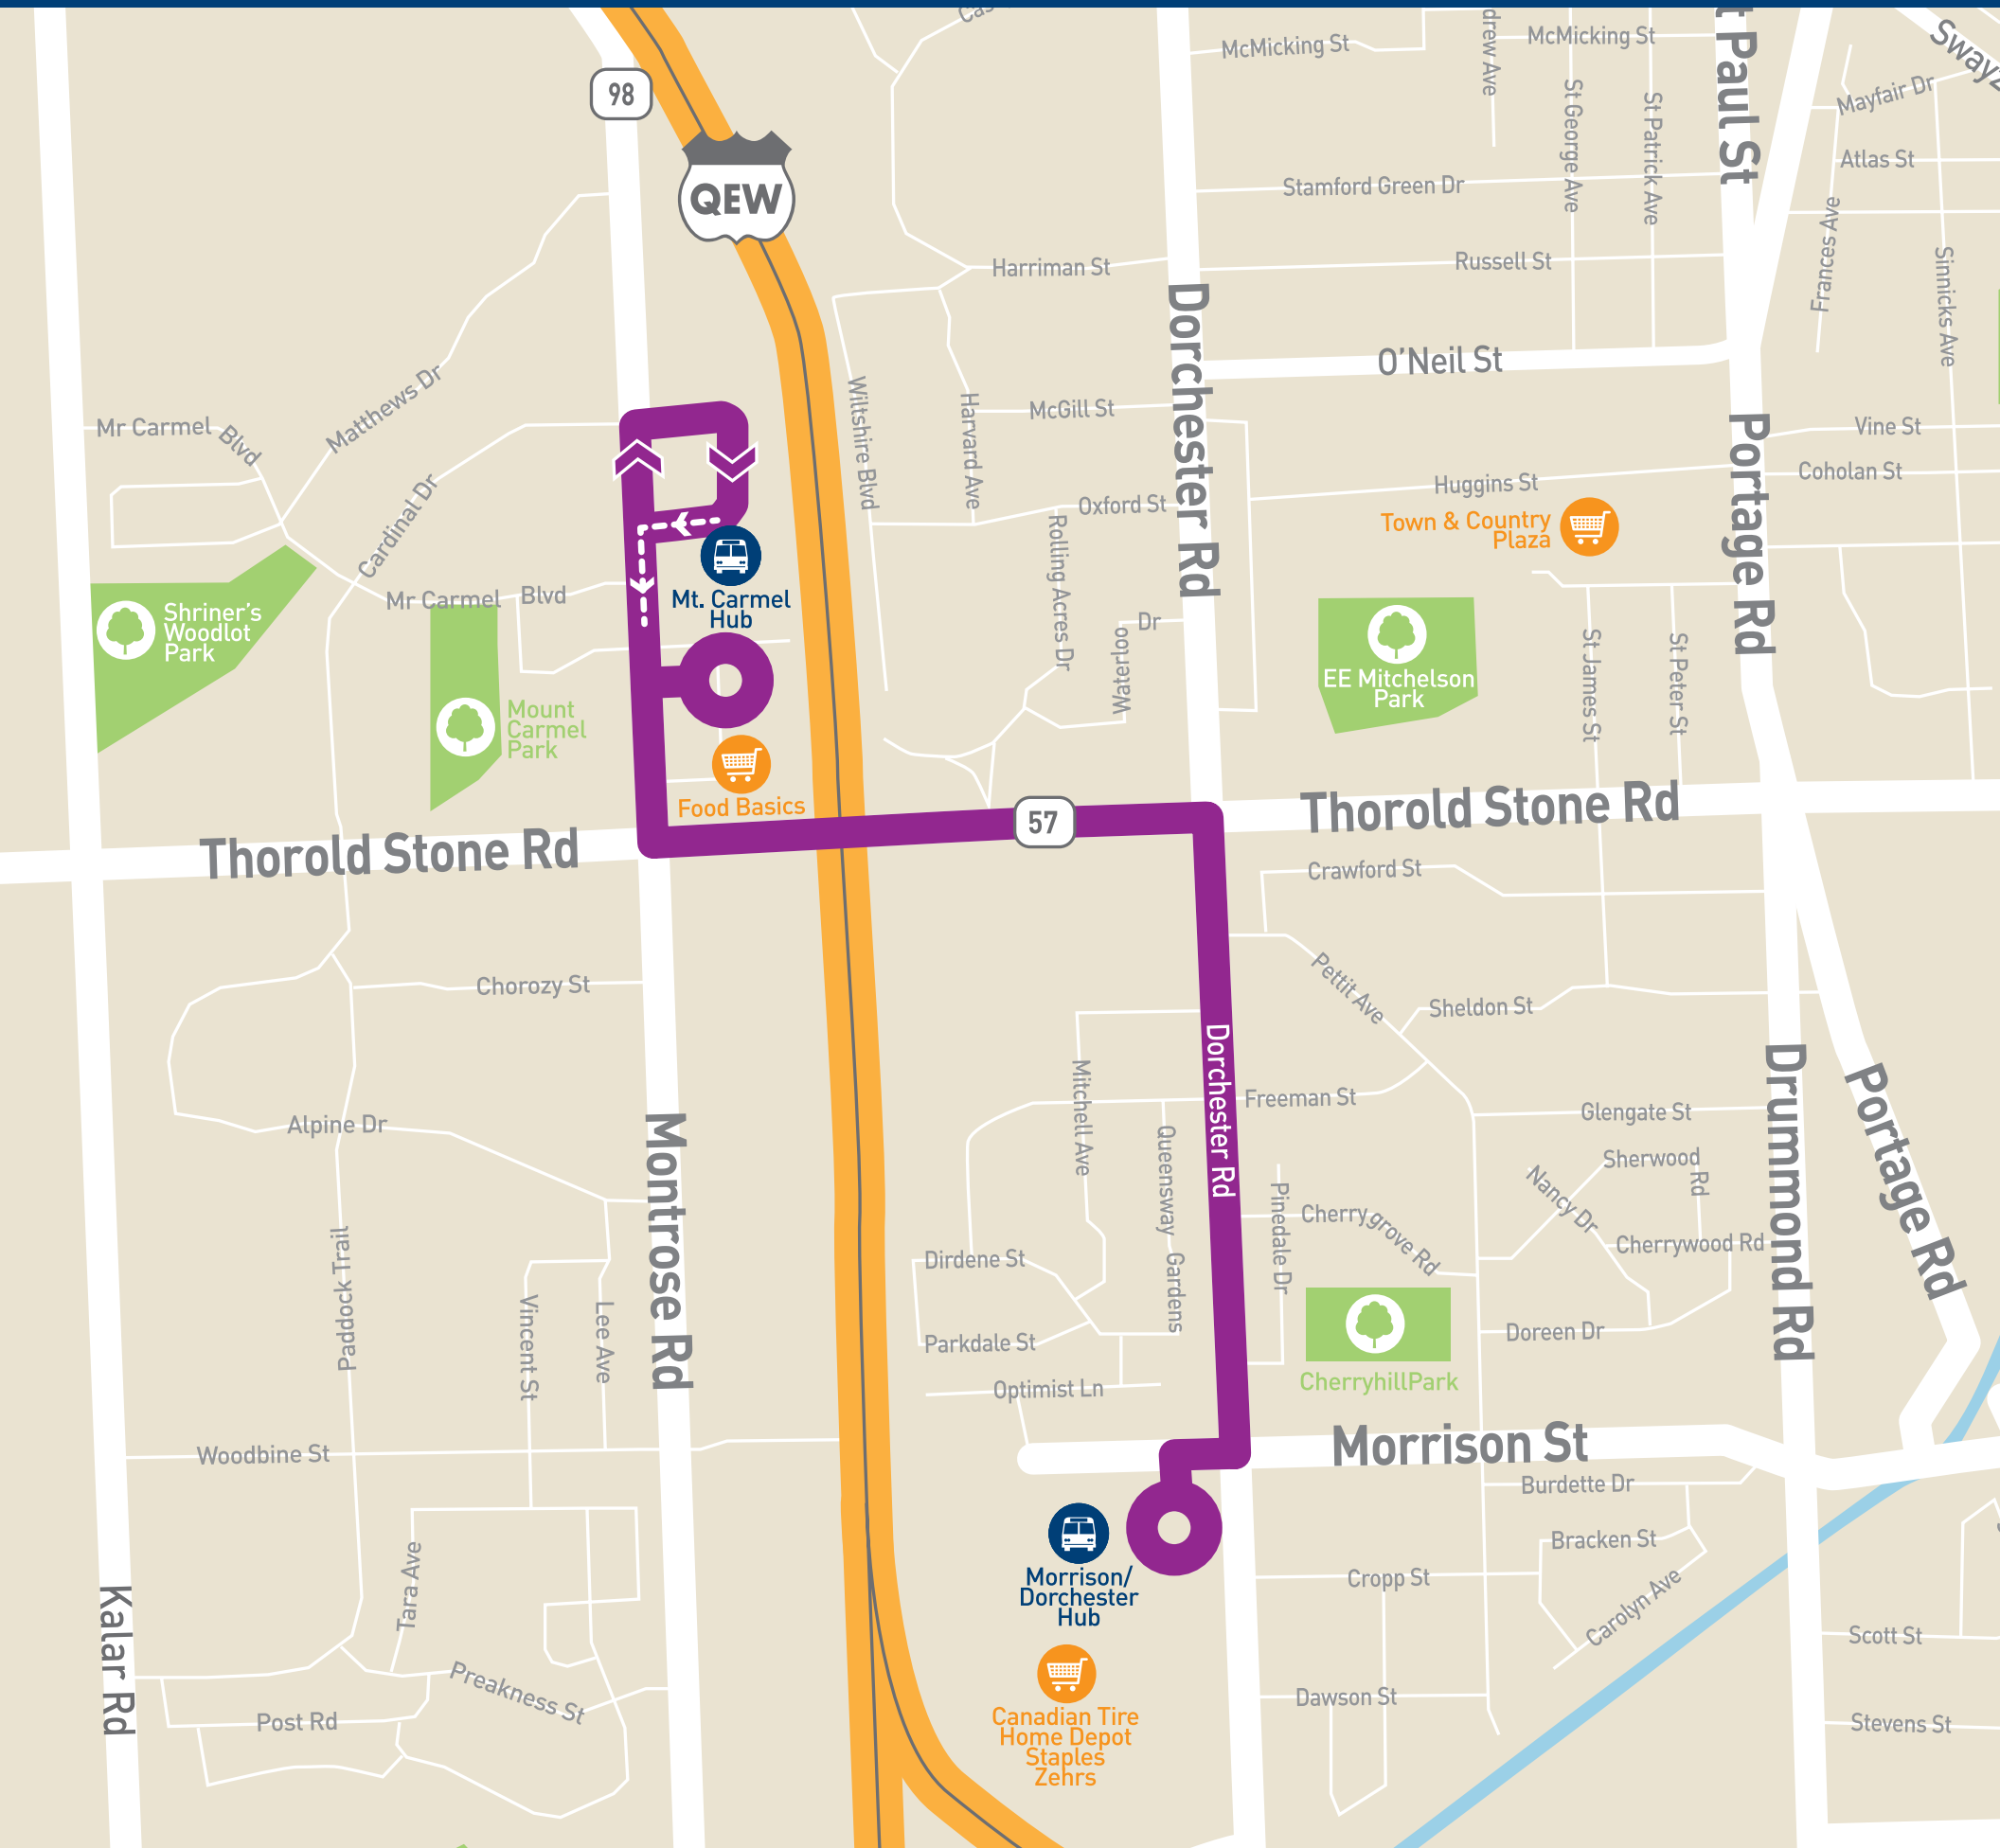

ROUTE 109/209

DAYTIME | EVENING | SUNDAY | HOLIDAYS

SCHEDULE

DAYTIME | EVENING | SUNDAY | HOLIDAYS

109
209

Daytime
Evening, Sundays & Holidays

109/209 DAY & EVENING	To Morrison & Dorchester Hub		
Depart Mt Carmel Hub	6:15AM	Every 60 Minutes until	10:15PM
109/209 DAY & EVENING	To Mt Carmel Hub		
Depart Morrison & Dorchester Hub	7:00AM	Every 60 Minutes until	10:00PM
209 SUNDAYS & HOLIDAYS	To Morrison & Dorchester Hub		
Depart Mt Carmel Hub	7:15AM	Every 60 Minutes until	8:15PM
209 SUNDAYS & HOLIDAYS	To Mt Carmel Hub		
Depart Morrison & Dorchester Hub	8:00AM	Every 60 Minutes until	8:00PM

SCAN THE QR CODE
to download the Transit App for up to the minute real time schedule information