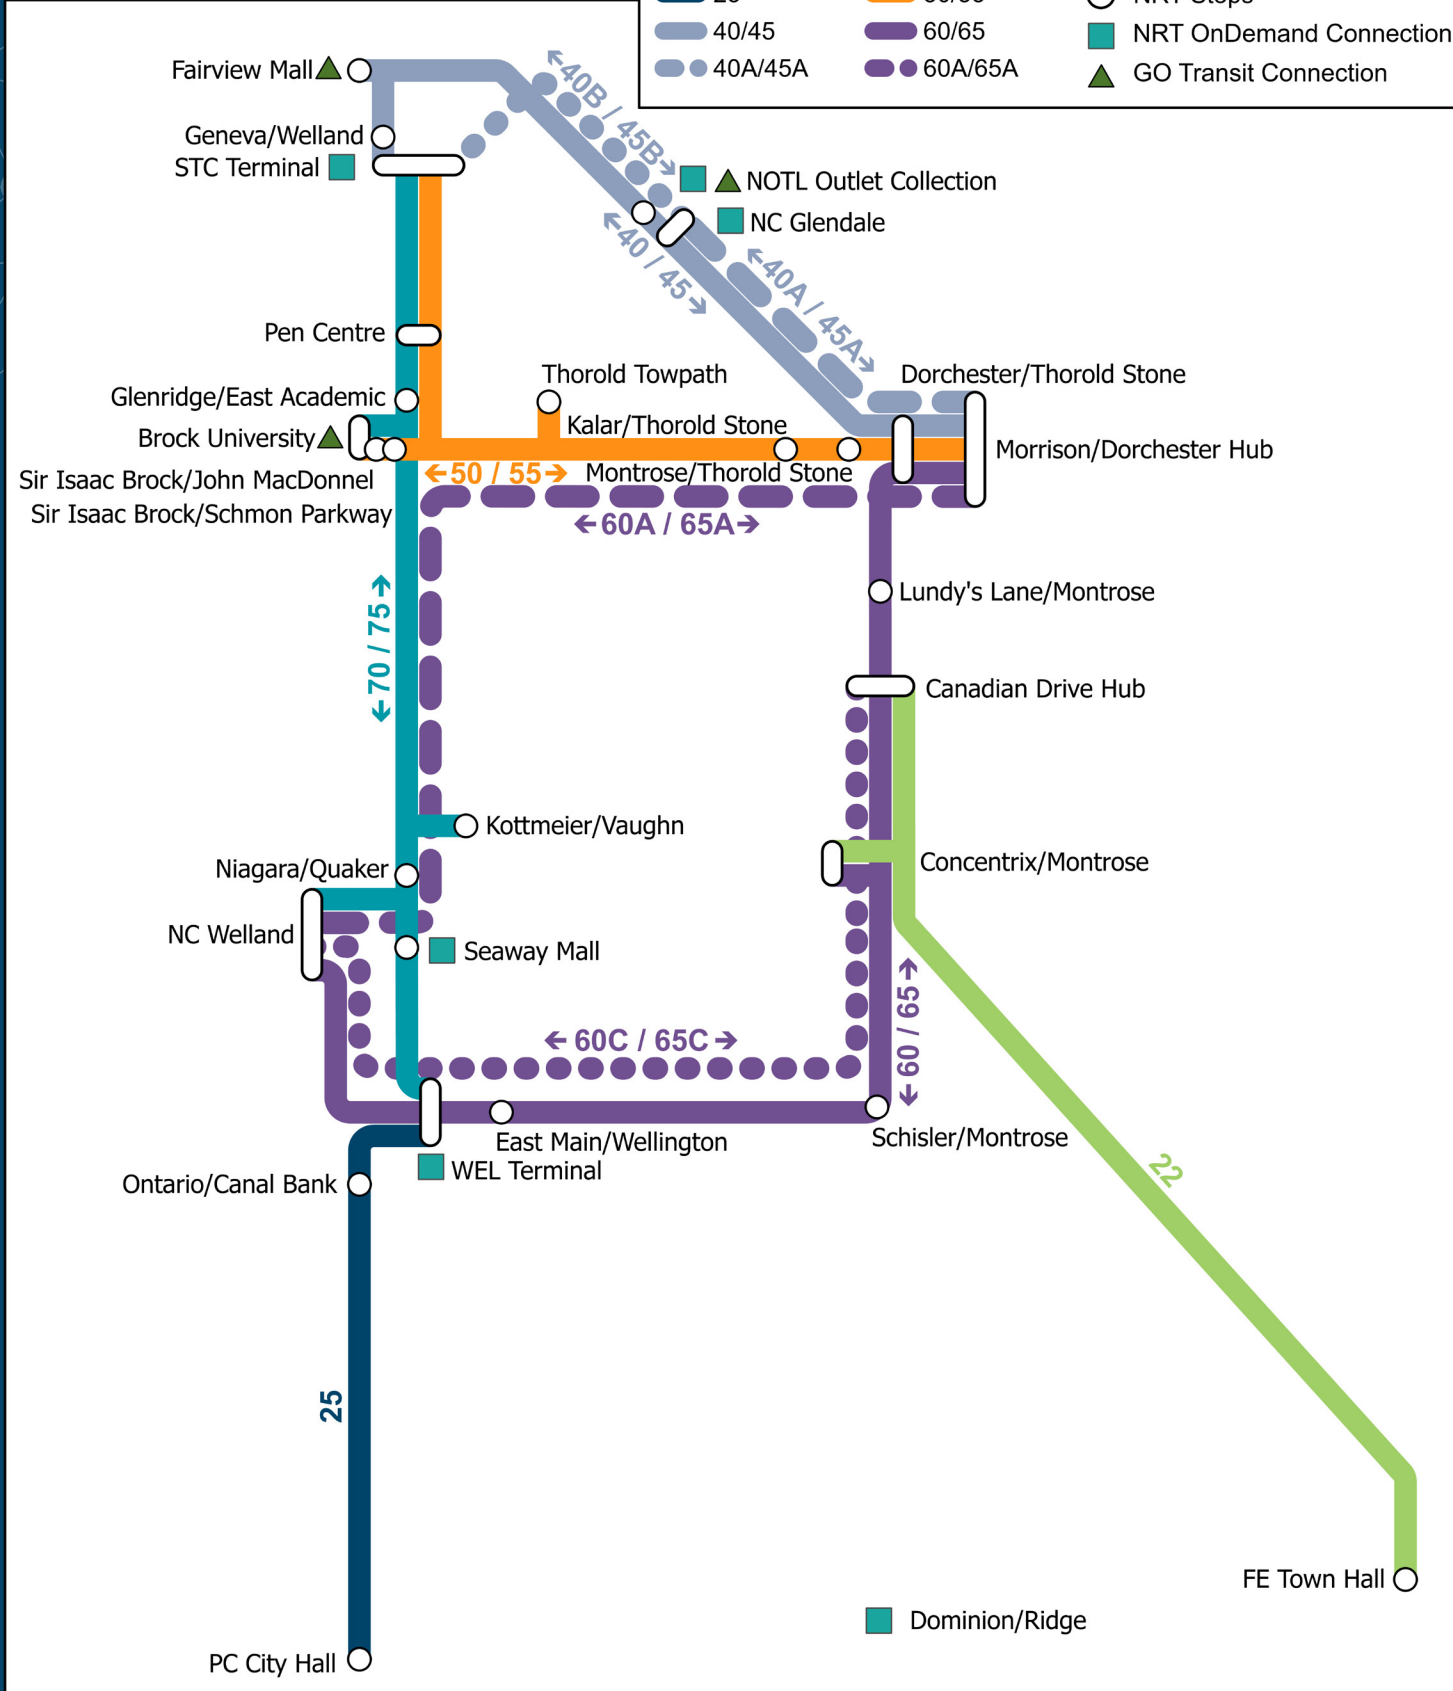

Bus Routes

nrtransit.ca

Legend

22	40B/45B	70/75
25	50/55	NRT Stops
40/45	60/65	NRT OnDemand Connection
40A/45A	60A/65A	GO Transit Connection

Diagram is not to scale