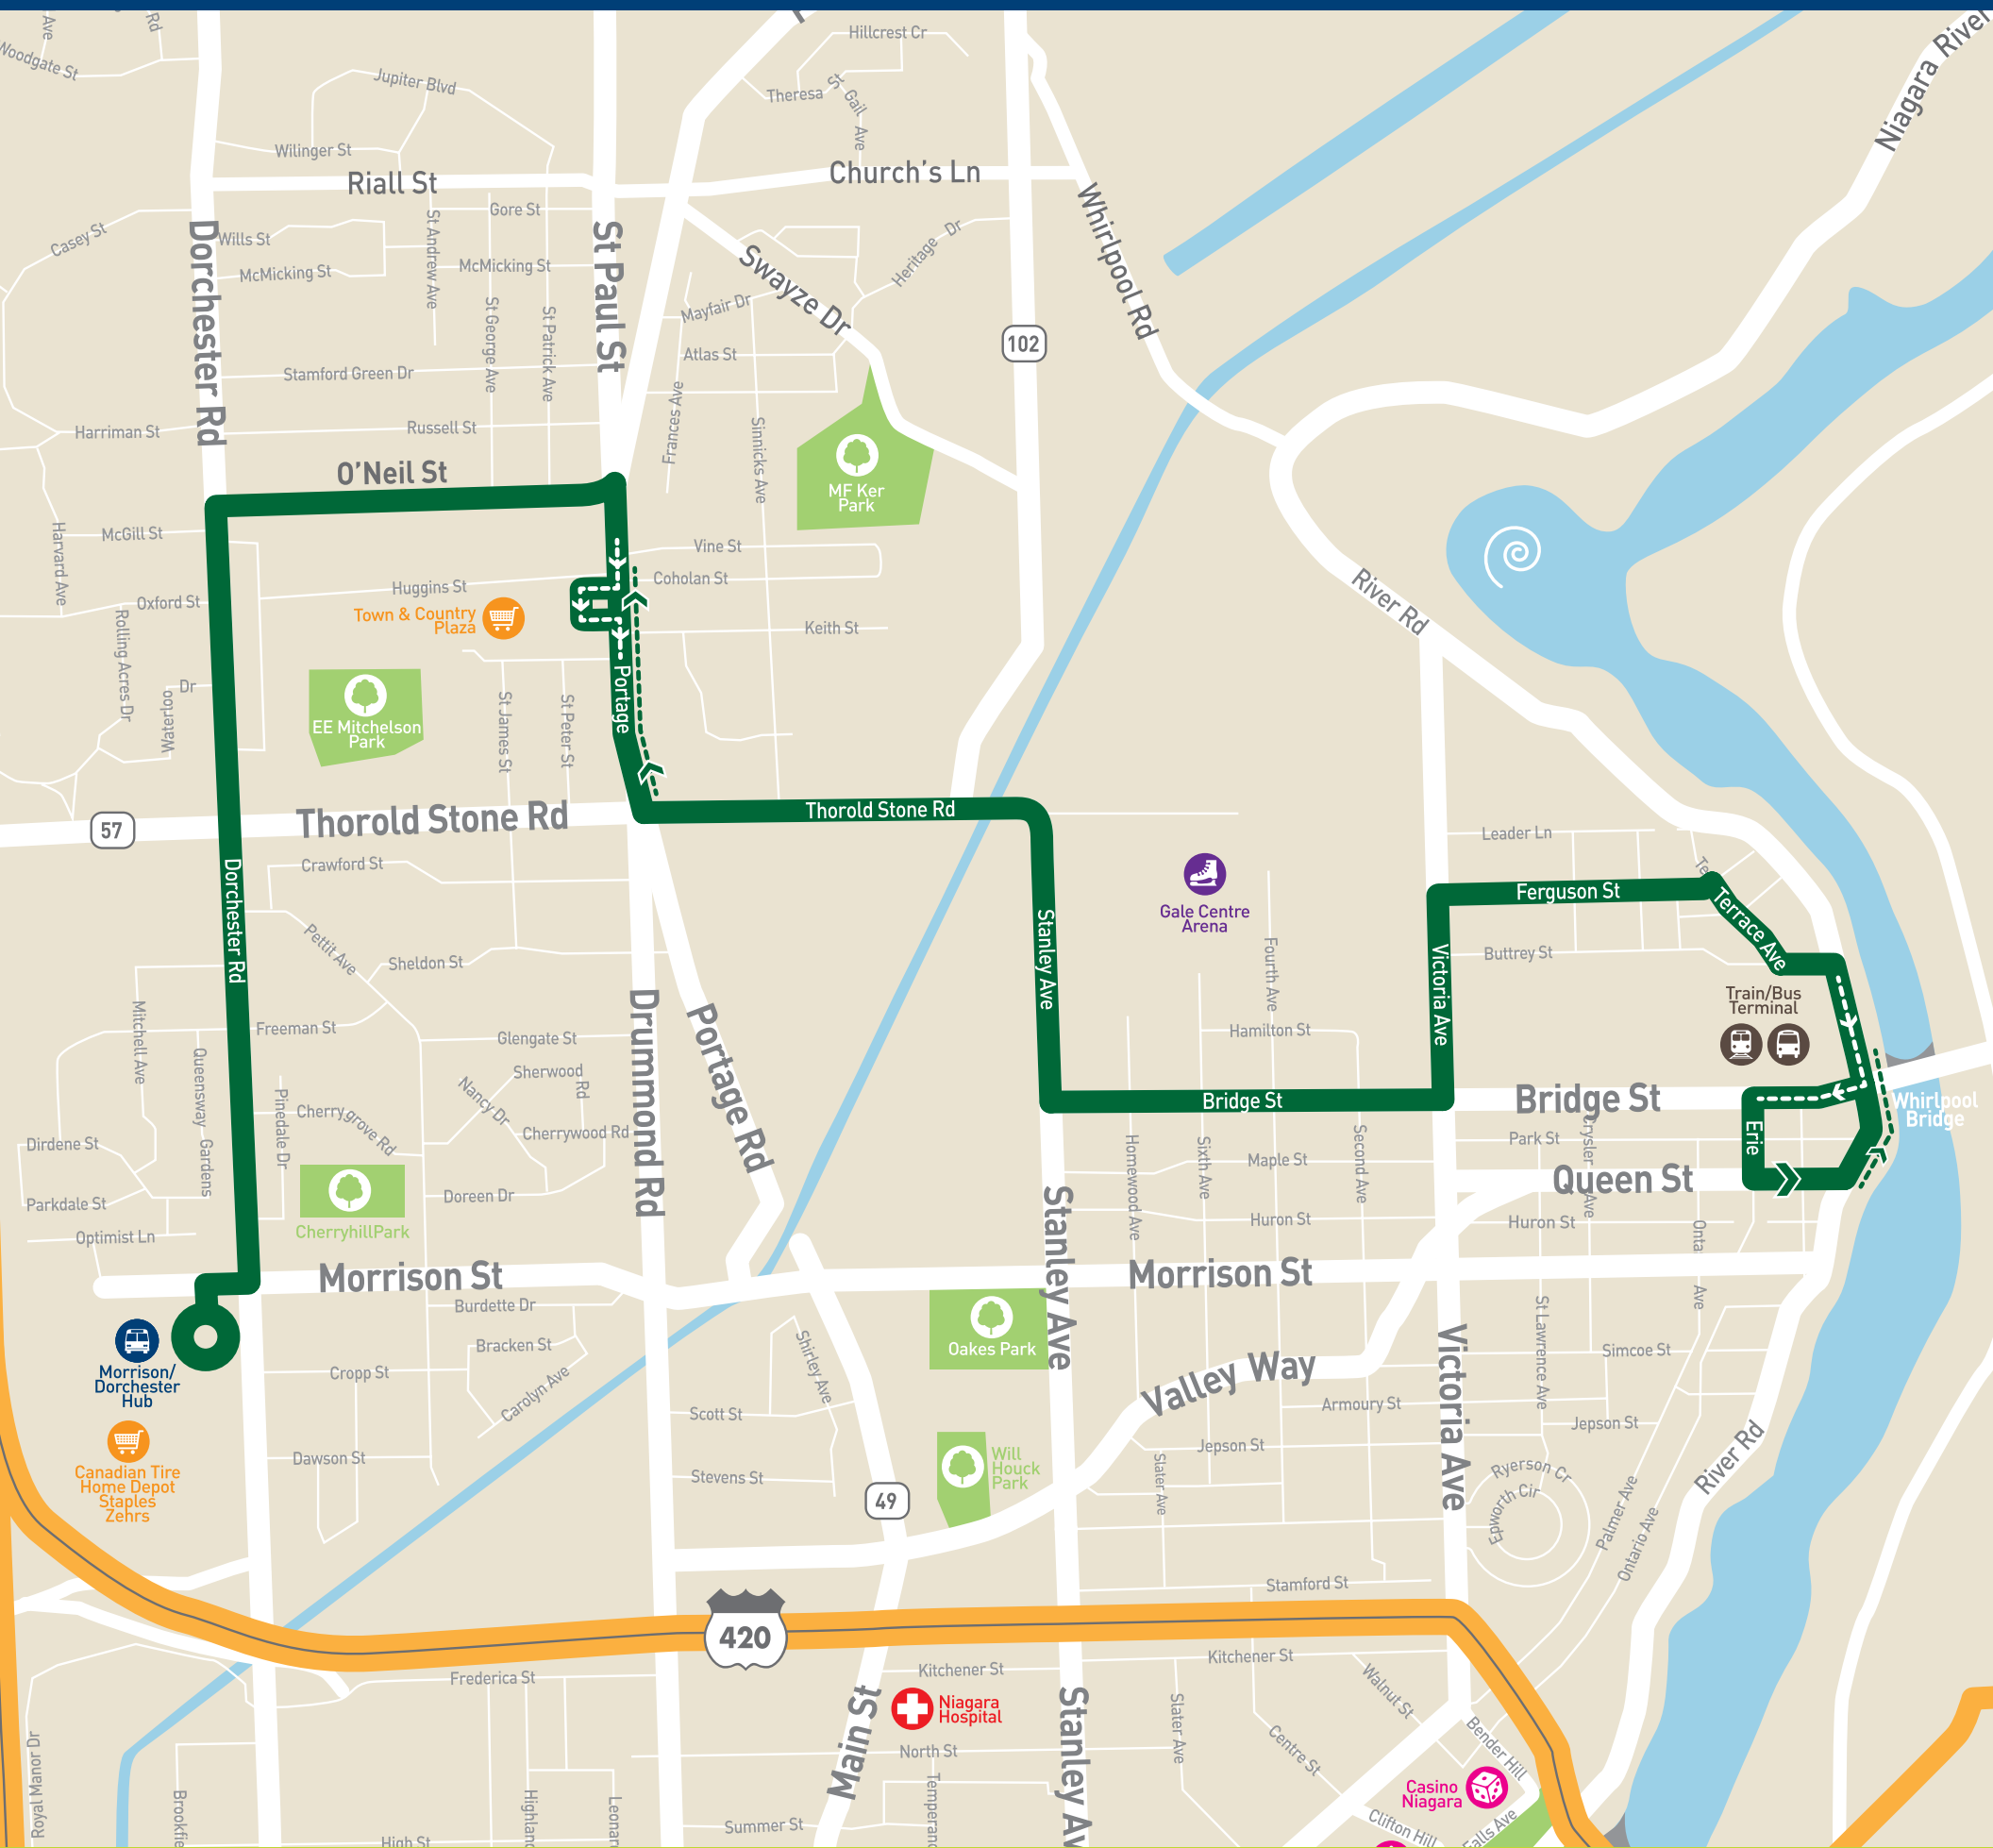

ROUTE 108

DAYTIME

SCHEDULE 108

DAYTIME

108 DAYTIME To Morrison & Dorchester Hub

Depart Bus Terminal	6:30AM	Every 30 Minutes until	9:00AM
	9:00AM	Every 60 Minutes until	2:00PM
	2:00PM	Every 30 Minutes until	5:00PM

108 DAYTIME To Bus Terminal

Depart Morrison & Dorchester Hub	7:00AM	Every 30 Minutes until	9:30AM
	9:30AM	Every 60 Minutes until	2:30PM
	2:30PM	Every 30 Minutes until	5:30PM

SCAN THE QR CODE

to download the Transit App for up to the minute real time schedule information