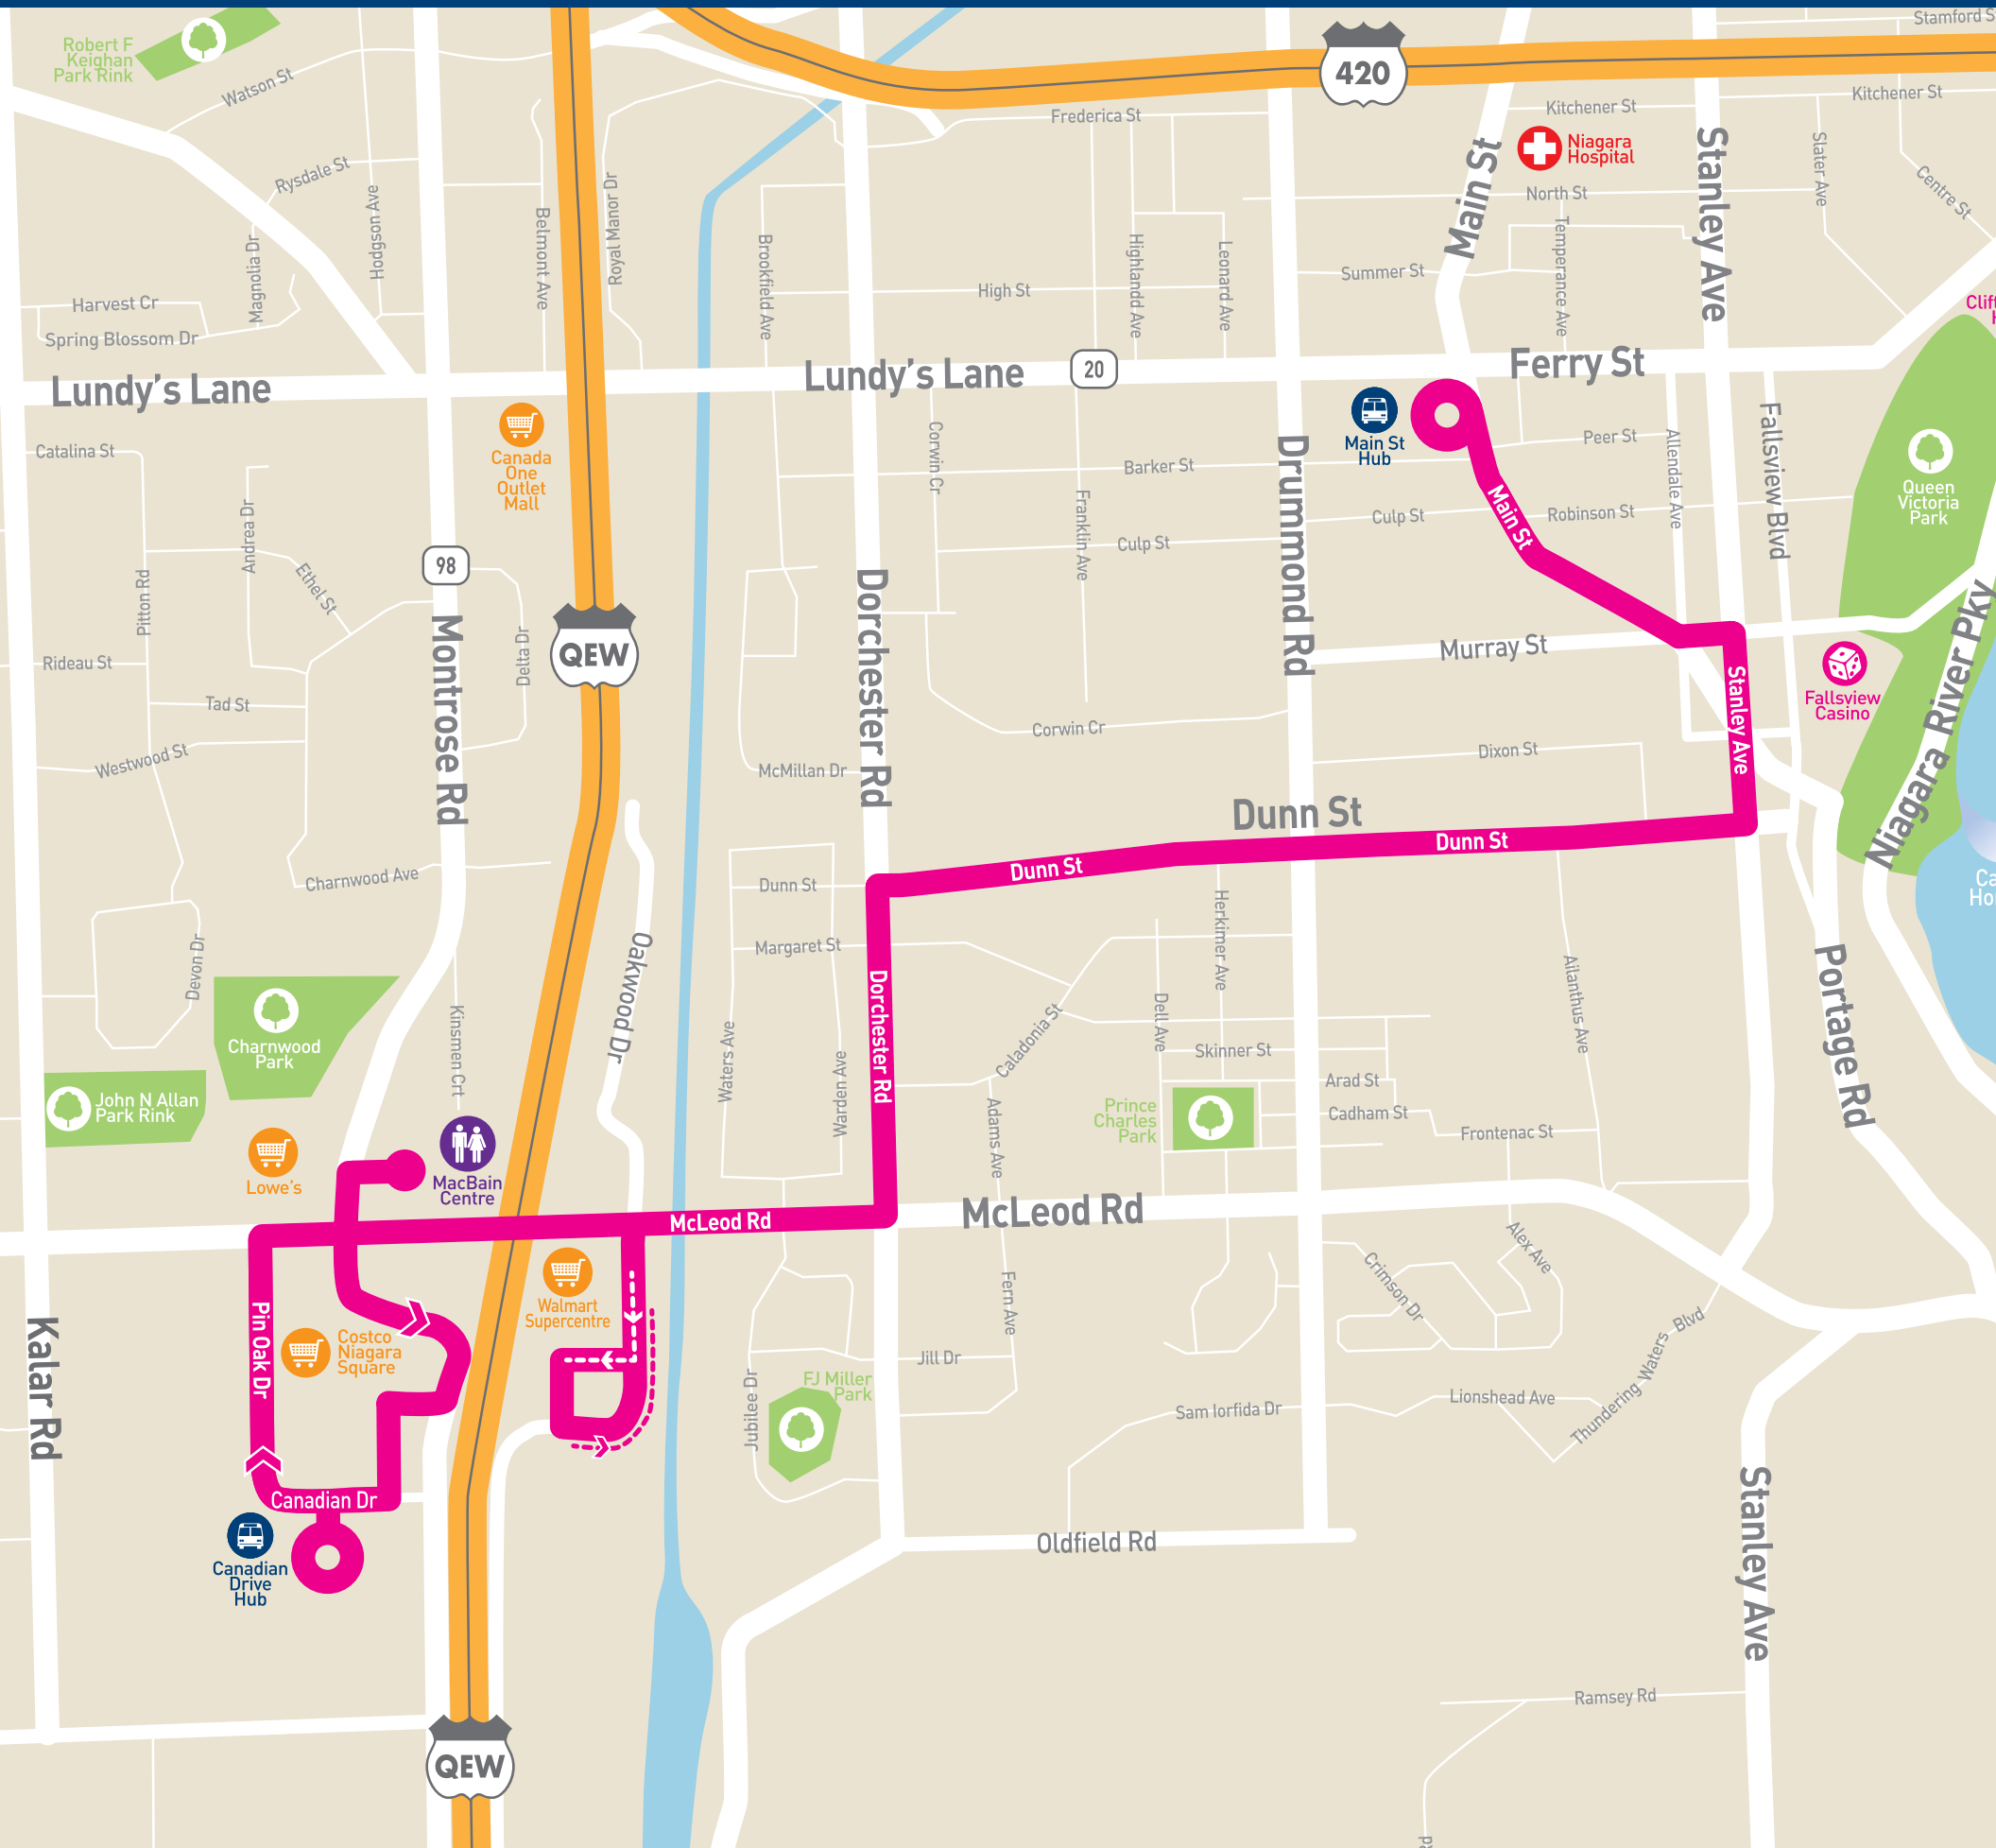

# ROUTE 101

DAYTIME

# SCHEDULE 101

DAYTIME

101 DAYTIME	To Main & Ferry Hub		
Depart Canadian Drive Hub	6:32AM	Every 30 Minutes until	9:32AM
	9:32AM	Every 60 Minutes until	2:32PM
	2:32PM	Every 30 Minutes until	5:32PM

101 DAYTIME	To Canadian Drive Hub		
Depart Main & Ferry Hub	7:00AM	Every 30 Minutes until	10:00AM
	10:00AM	Every 60 Minutes until	3:00PM
	3:00PM	Every 30 Minutes until	6:00PM

**SCAN THE QR CODE**  
to download the Transit App for up to the minute real time schedule information