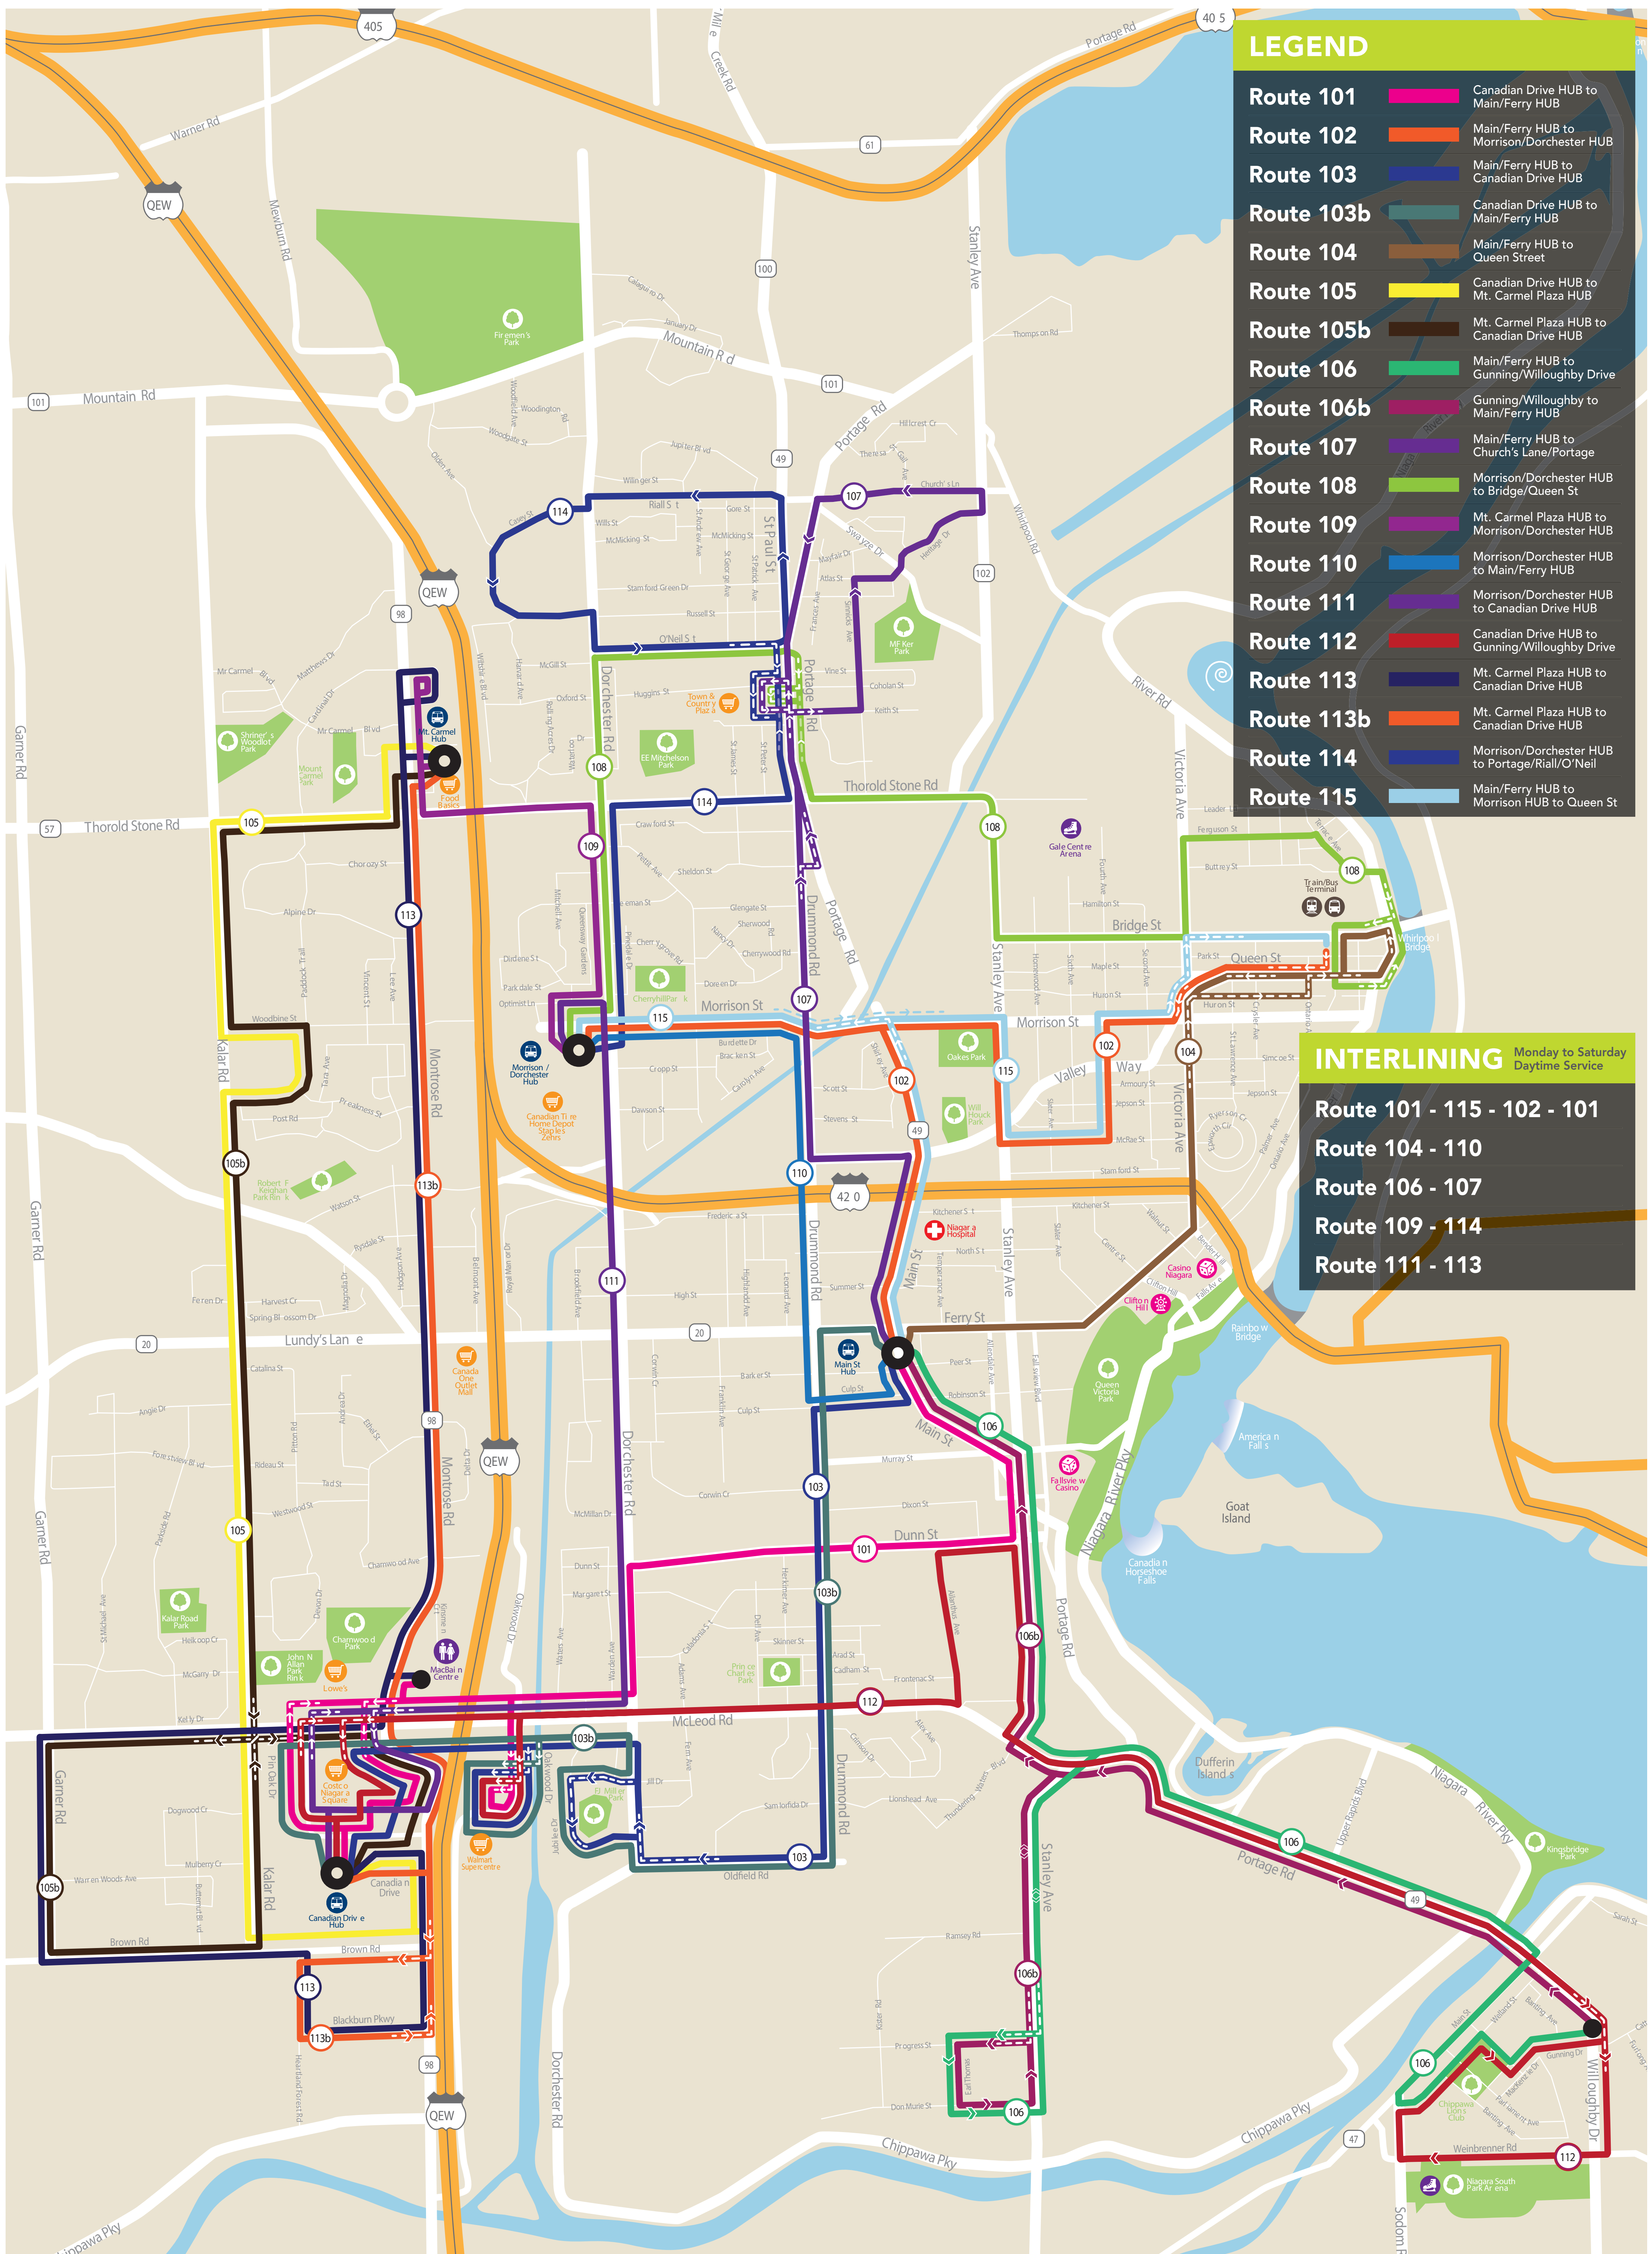

DAYTIME

ALL ROUTES

LEGEND	
Route 101	Canadian Drive HUB to Main/Ferry HUB
Route 102	Main/Ferry HUB to Morrison/Dorchester HUB
Route 103	Main/Ferry HUB to Canadian Drive HUB
Route 103b	Canadian Drive HUB to Main/Ferry HUB
Route 104	Main/Ferry HUB to Queen Street
Route 105	Canadian Drive HUB to Mt. Carmel Plaza HUB
Route 105b	Mt. Carmel Plaza HUB to Canadian Drive HUB
Route 106	Main/Ferry HUB to Gunning/Willoughby Drive
Route 106b	Gunning/Willoughby to Main/Ferry HUB
Route 107	Main/Ferry HUB to Church's Lane/Portage
Route 108	Morrison/Dorchester HUB to Bridge/Queen St
Route 109	Mt. Carmel Plaza HUB to Morrison/Dorchester HUB
Route 110	Morrison/Dorchester HUB to Main/Ferry HUB
Route 111	Morrison/Dorchester HUB to Canadian Drive HUB
Route 112	Canadian Drive HUB to Gunning/Willoughby Drive
Route 113	Mt. Carmel Plaza HUB to Canadian Drive HUB
Route 113b	Mt. Carmel Plaza HUB to Canadian Drive HUB
Route 114	Morrison/Dorchester HUB to Portage/Riall/O'Neil
Route 115	Main/Ferry HUB to Morrison HUB to Queen St

INTERLINING Monday to Saturday Daytime Service	
Route 101 - 115 - 102 - 101	
Route 104 - 110	
Route 106 - 107	
Route 109 - 114	
Route 111 - 113	