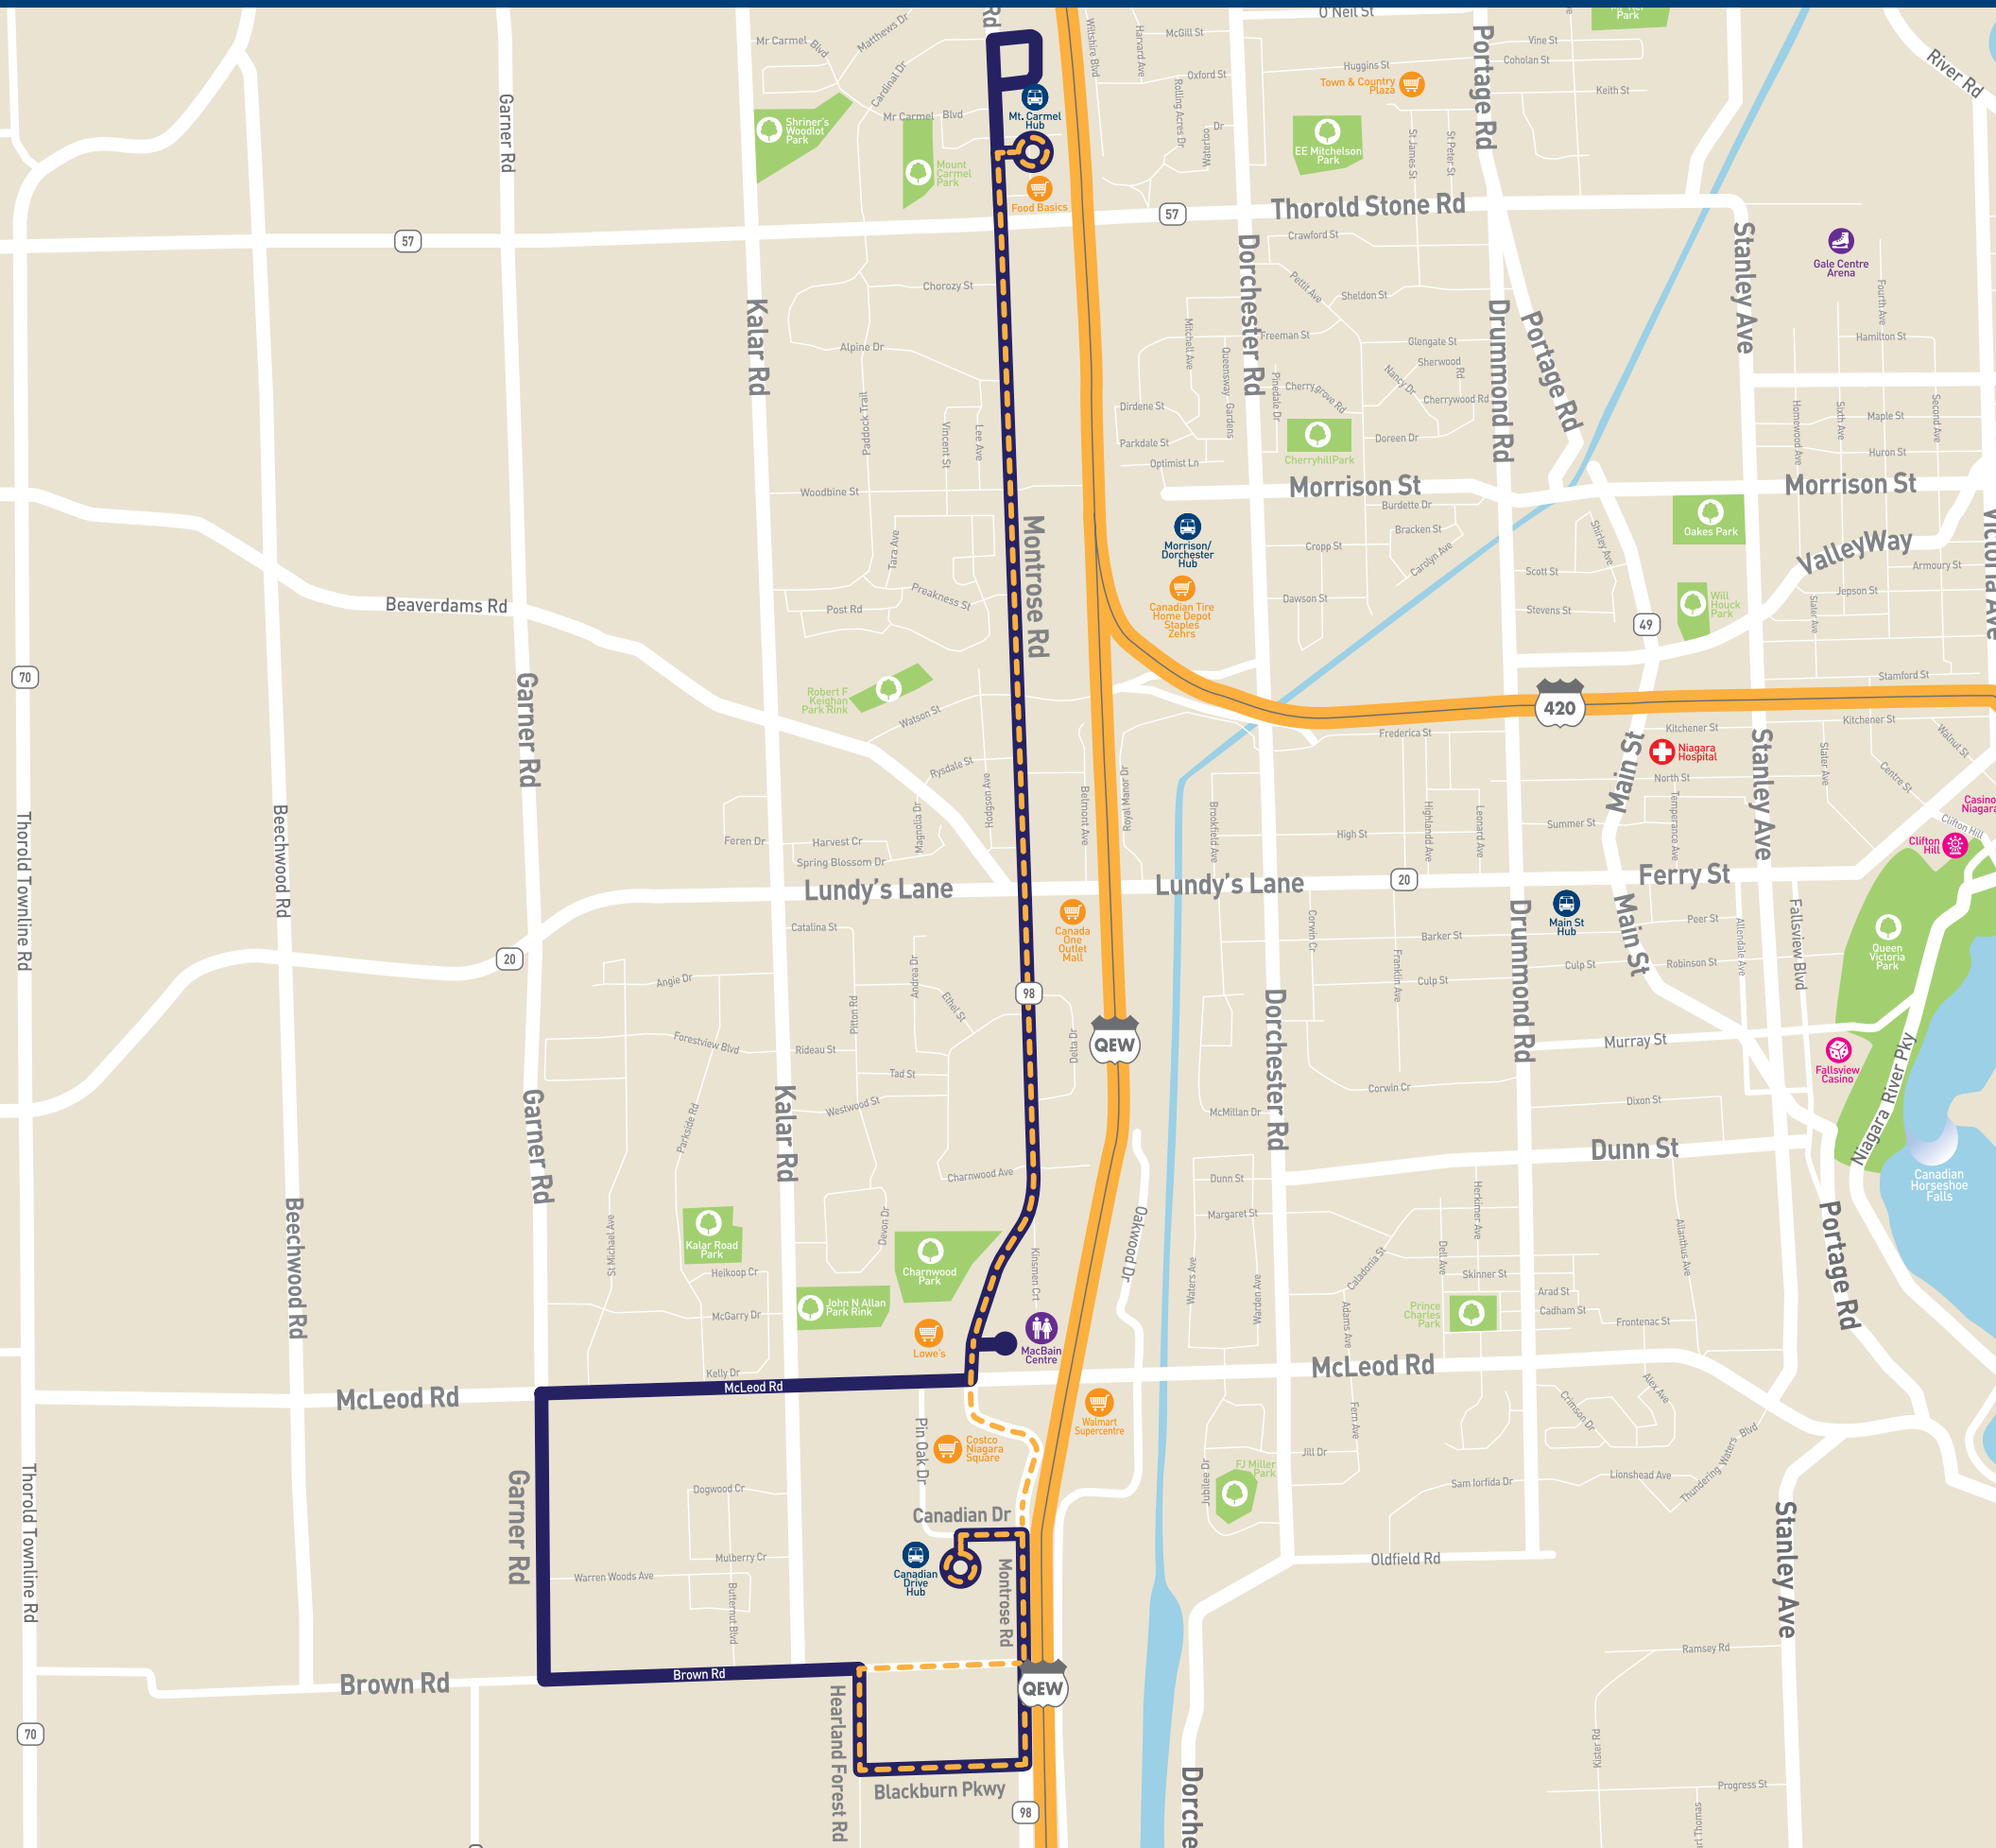

# ROUTE 113

DAYTIME

to Mt Carmel Hub  
to Canadian Drive Hub  
via Heartland Forest

niagara region transit

# SCHEDULE

DAYTIME

**113** ——— to Mt Carmel Hub  
**113** - - - - to Canadian Drive Hub via Heartland Forest

<b>113 DAYTIME</b>	<b>To Mt Carmel Hub</b>	<b>6:15AM</b>	Every 60 Minutes until	<b>6:15PM</b>
<b>113 DAYTIME</b>	<b>To Canadian Drive Hub</b>	<b>6:45AM</b>	Every 60 Minutes until	<b>6:45PM</b>

**SCAN THE QR CODE**  
to download the Transit App for up to the minute real time schedule information