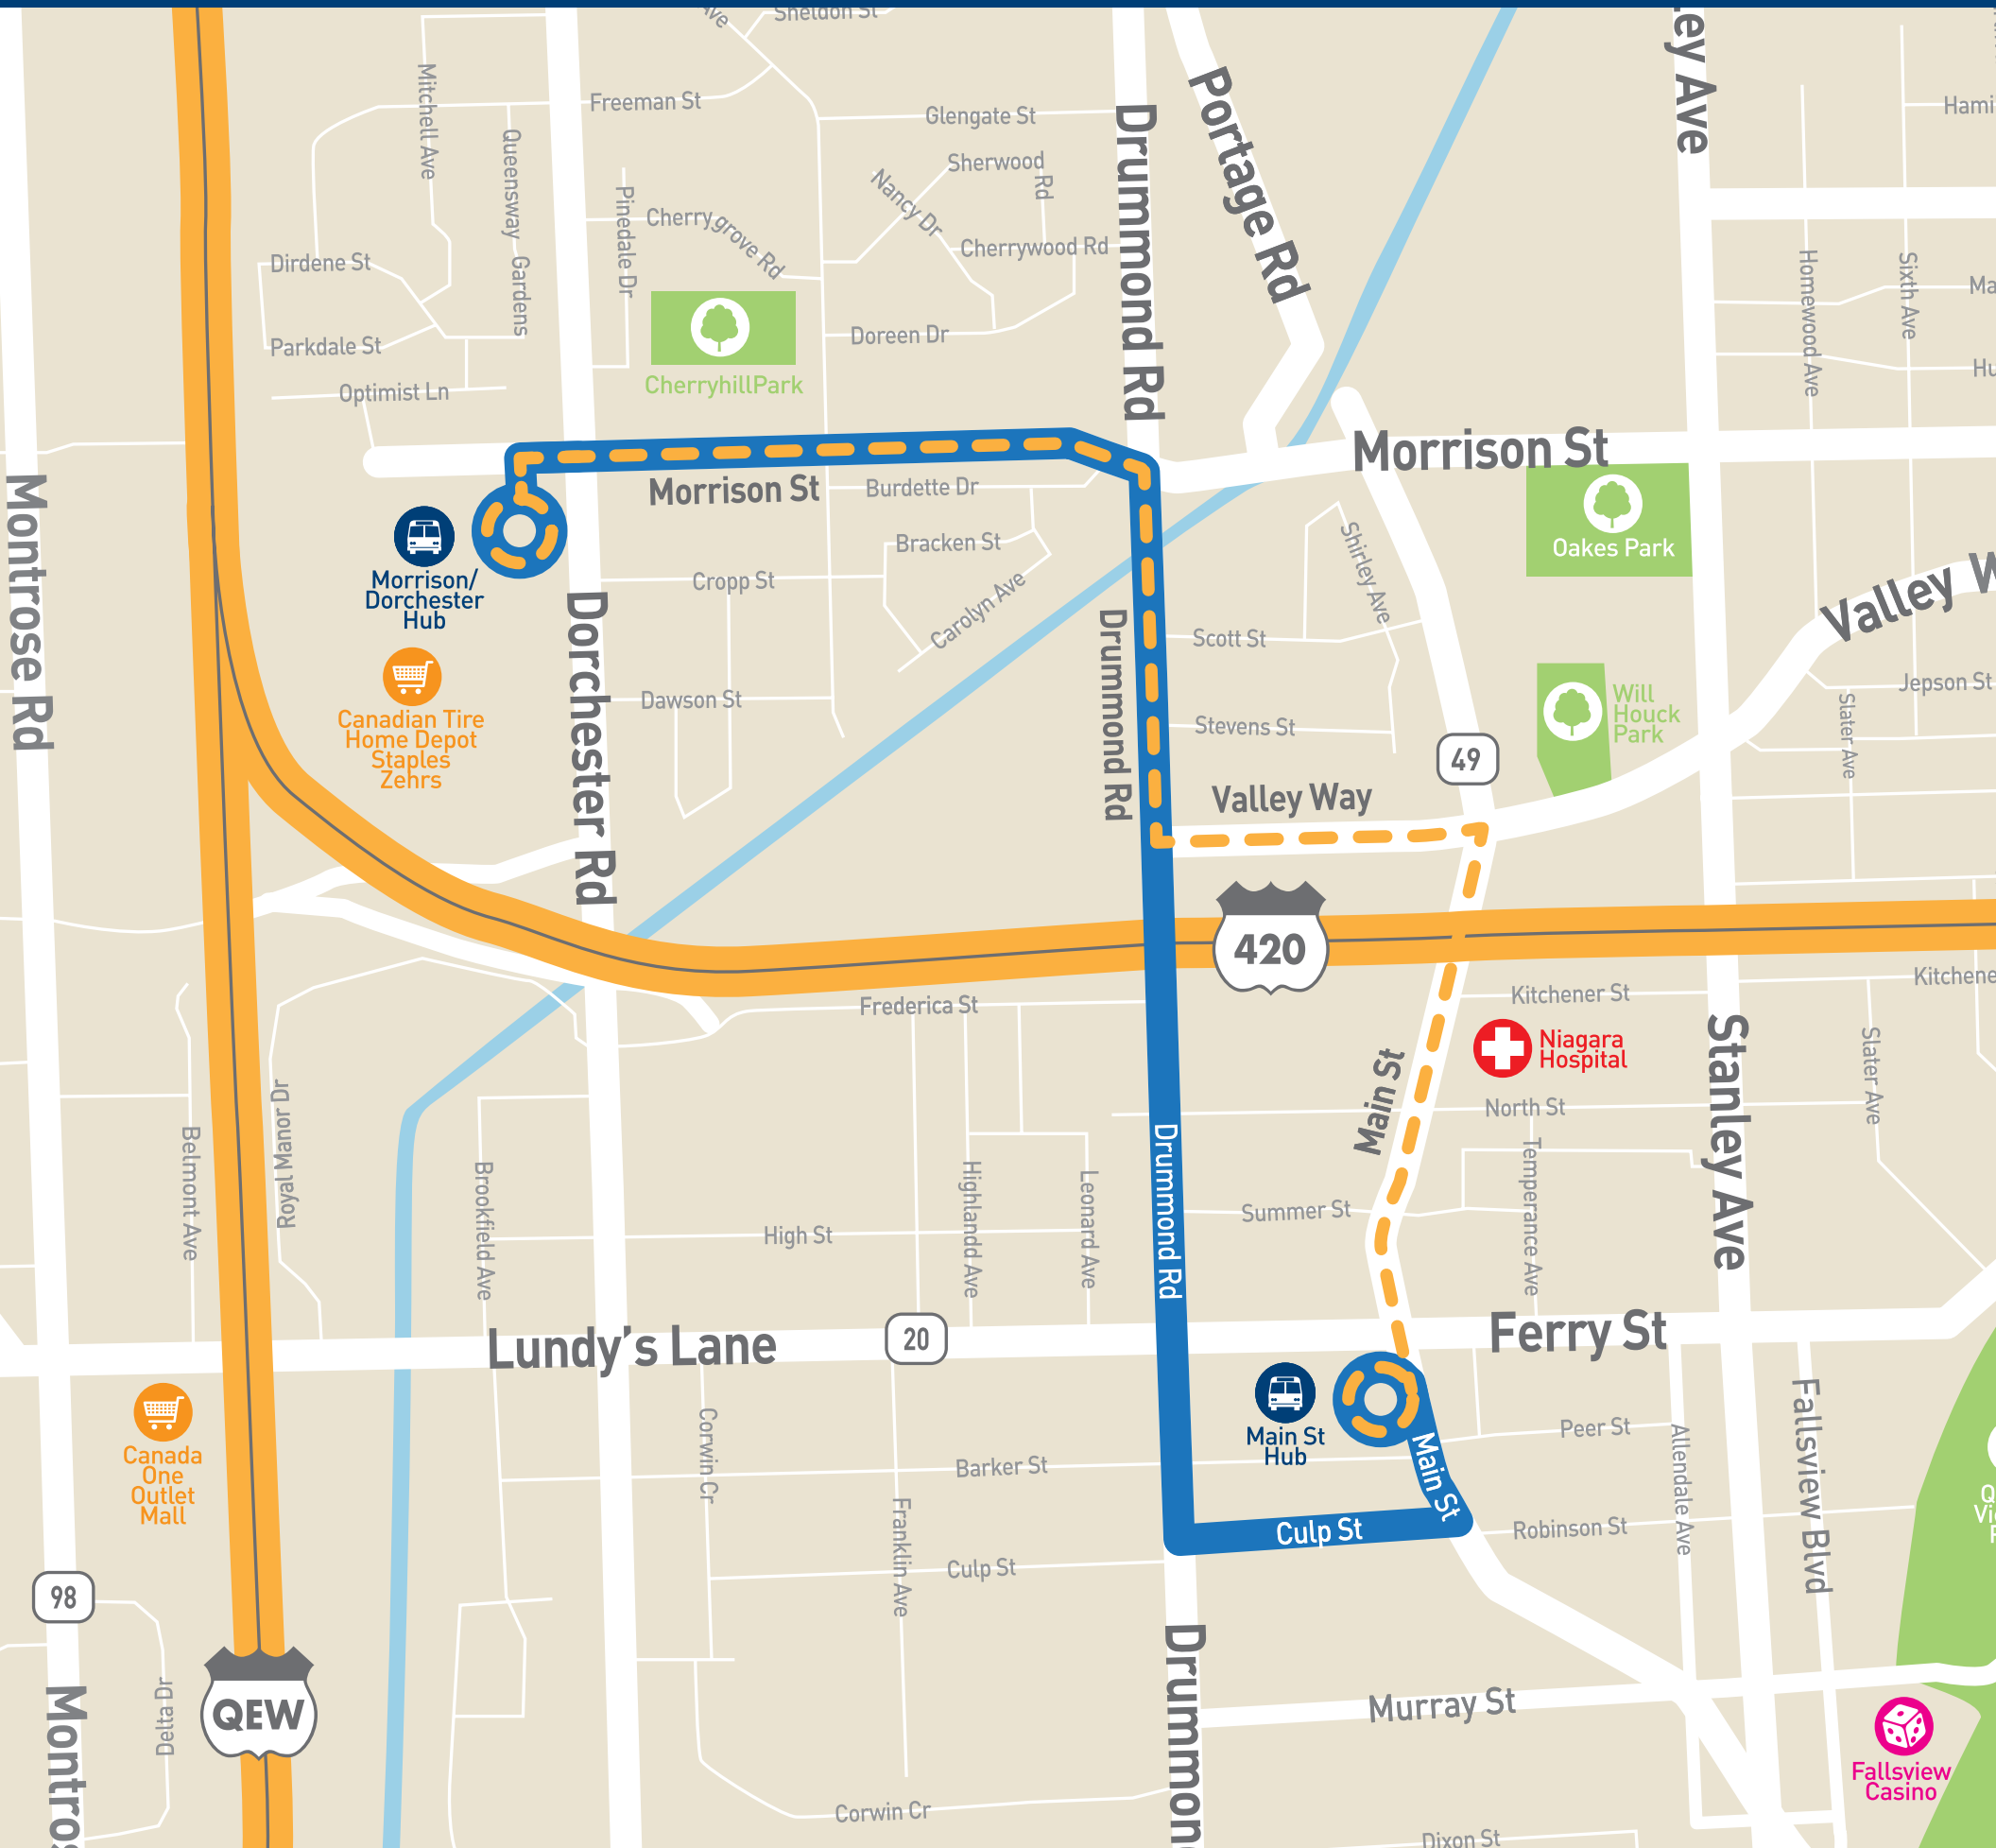

ROUTE 110/210

DAYTIME | EVENING | SUNDAY | HOLIDAYS

SCHEDULE

DAYTIME | EVENING | SUNDAY | HOLIDAYS

110 Daytime
210 Evening, Sundays & Holidays

110/210 DAY & EVENING		To Main & Ferry Hub	
Depart Morrison & Dorchester Hub	6:15AM	Every 30 Minutes until	11:15PM
110/210 DAY & EVENING		To Morrison & Dorchester Hub	
Depart Main & Ferry Hub	6:30AM	Every 30 Minutes until	11:00PM
210 SUNDAYS & HOLIDAYS		To Main & Ferry Hub	
Depart Morrison & Dorchester Hub	7:15AM	Every 30 Minutes until	8:45PM
210 SUNDAYS & HOLIDAYS		To Morrison & Dorchester Hub	
Depart Main & Ferry Hub	7:30AM	Every 30 Minutes until	8:30PM

SCAN THE QR CODE
 to download the Transit App for up to the minute real time schedule information