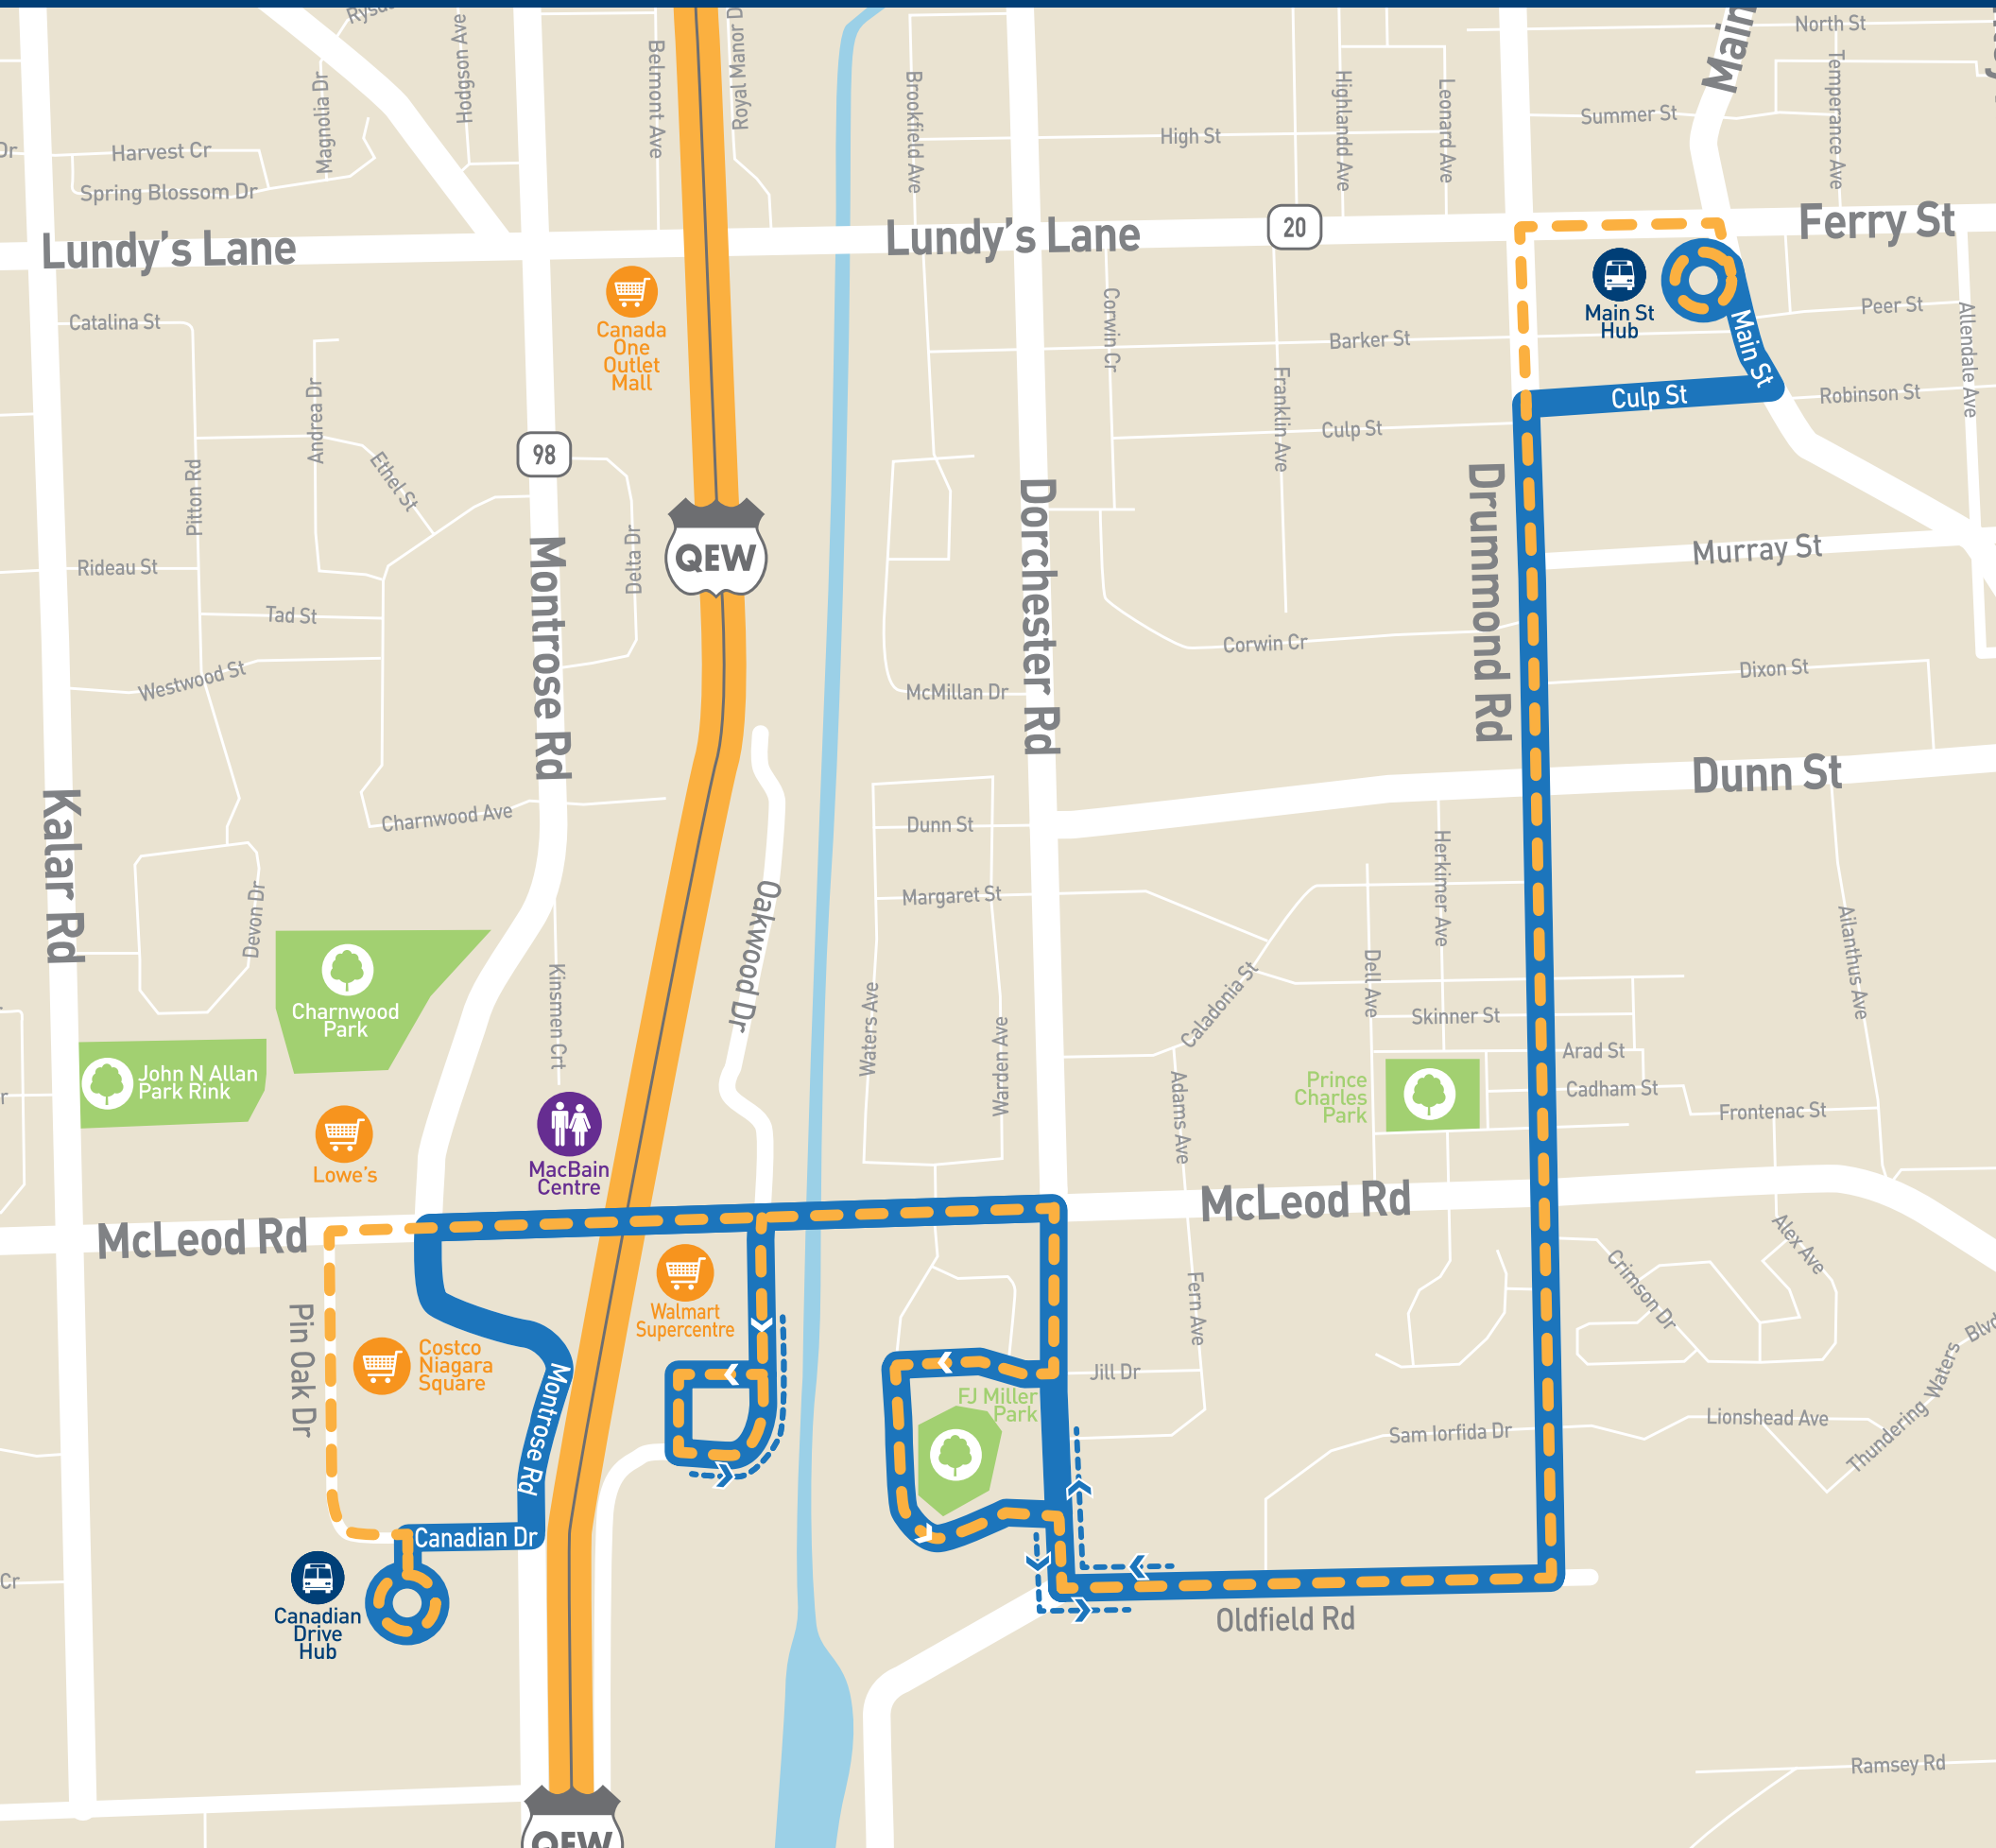

ROUTE 103

DAYTIME

to Canadian Drive Hub
to Main & Ferry Hub

SCHEDULE

DAYTIME

103 ——— to Canadian Drive Hub
103 - - - - to Main & Ferry Hub

103 DAYTIME		To Main & Ferry Hub	
Depart Canadian Drive Hub		6:02AM	Every 60 Minutes until 7:02AM
		7:02AM	Every 30 Minutes until 10:02AM
		10:02AM	Every 60 Minutes until 3:02PM
		3:02PM	Every 30 Minutes until 6:02PM

103 DAYTIME		To Canadian Drive Hub	
Depart Main & Ferry Hub		6:30AM	Every 60 Minutes until 7:30AM
		7:30AM	Every 30 Minutes until 10:30AM
		10:30AM	Every 60 Minutes until 3:30PM
		3:30PM	Every 30 Minutes until 6:30PM

SCAN THE QR CODE
to download the Transit App for up to the minute real time schedule information