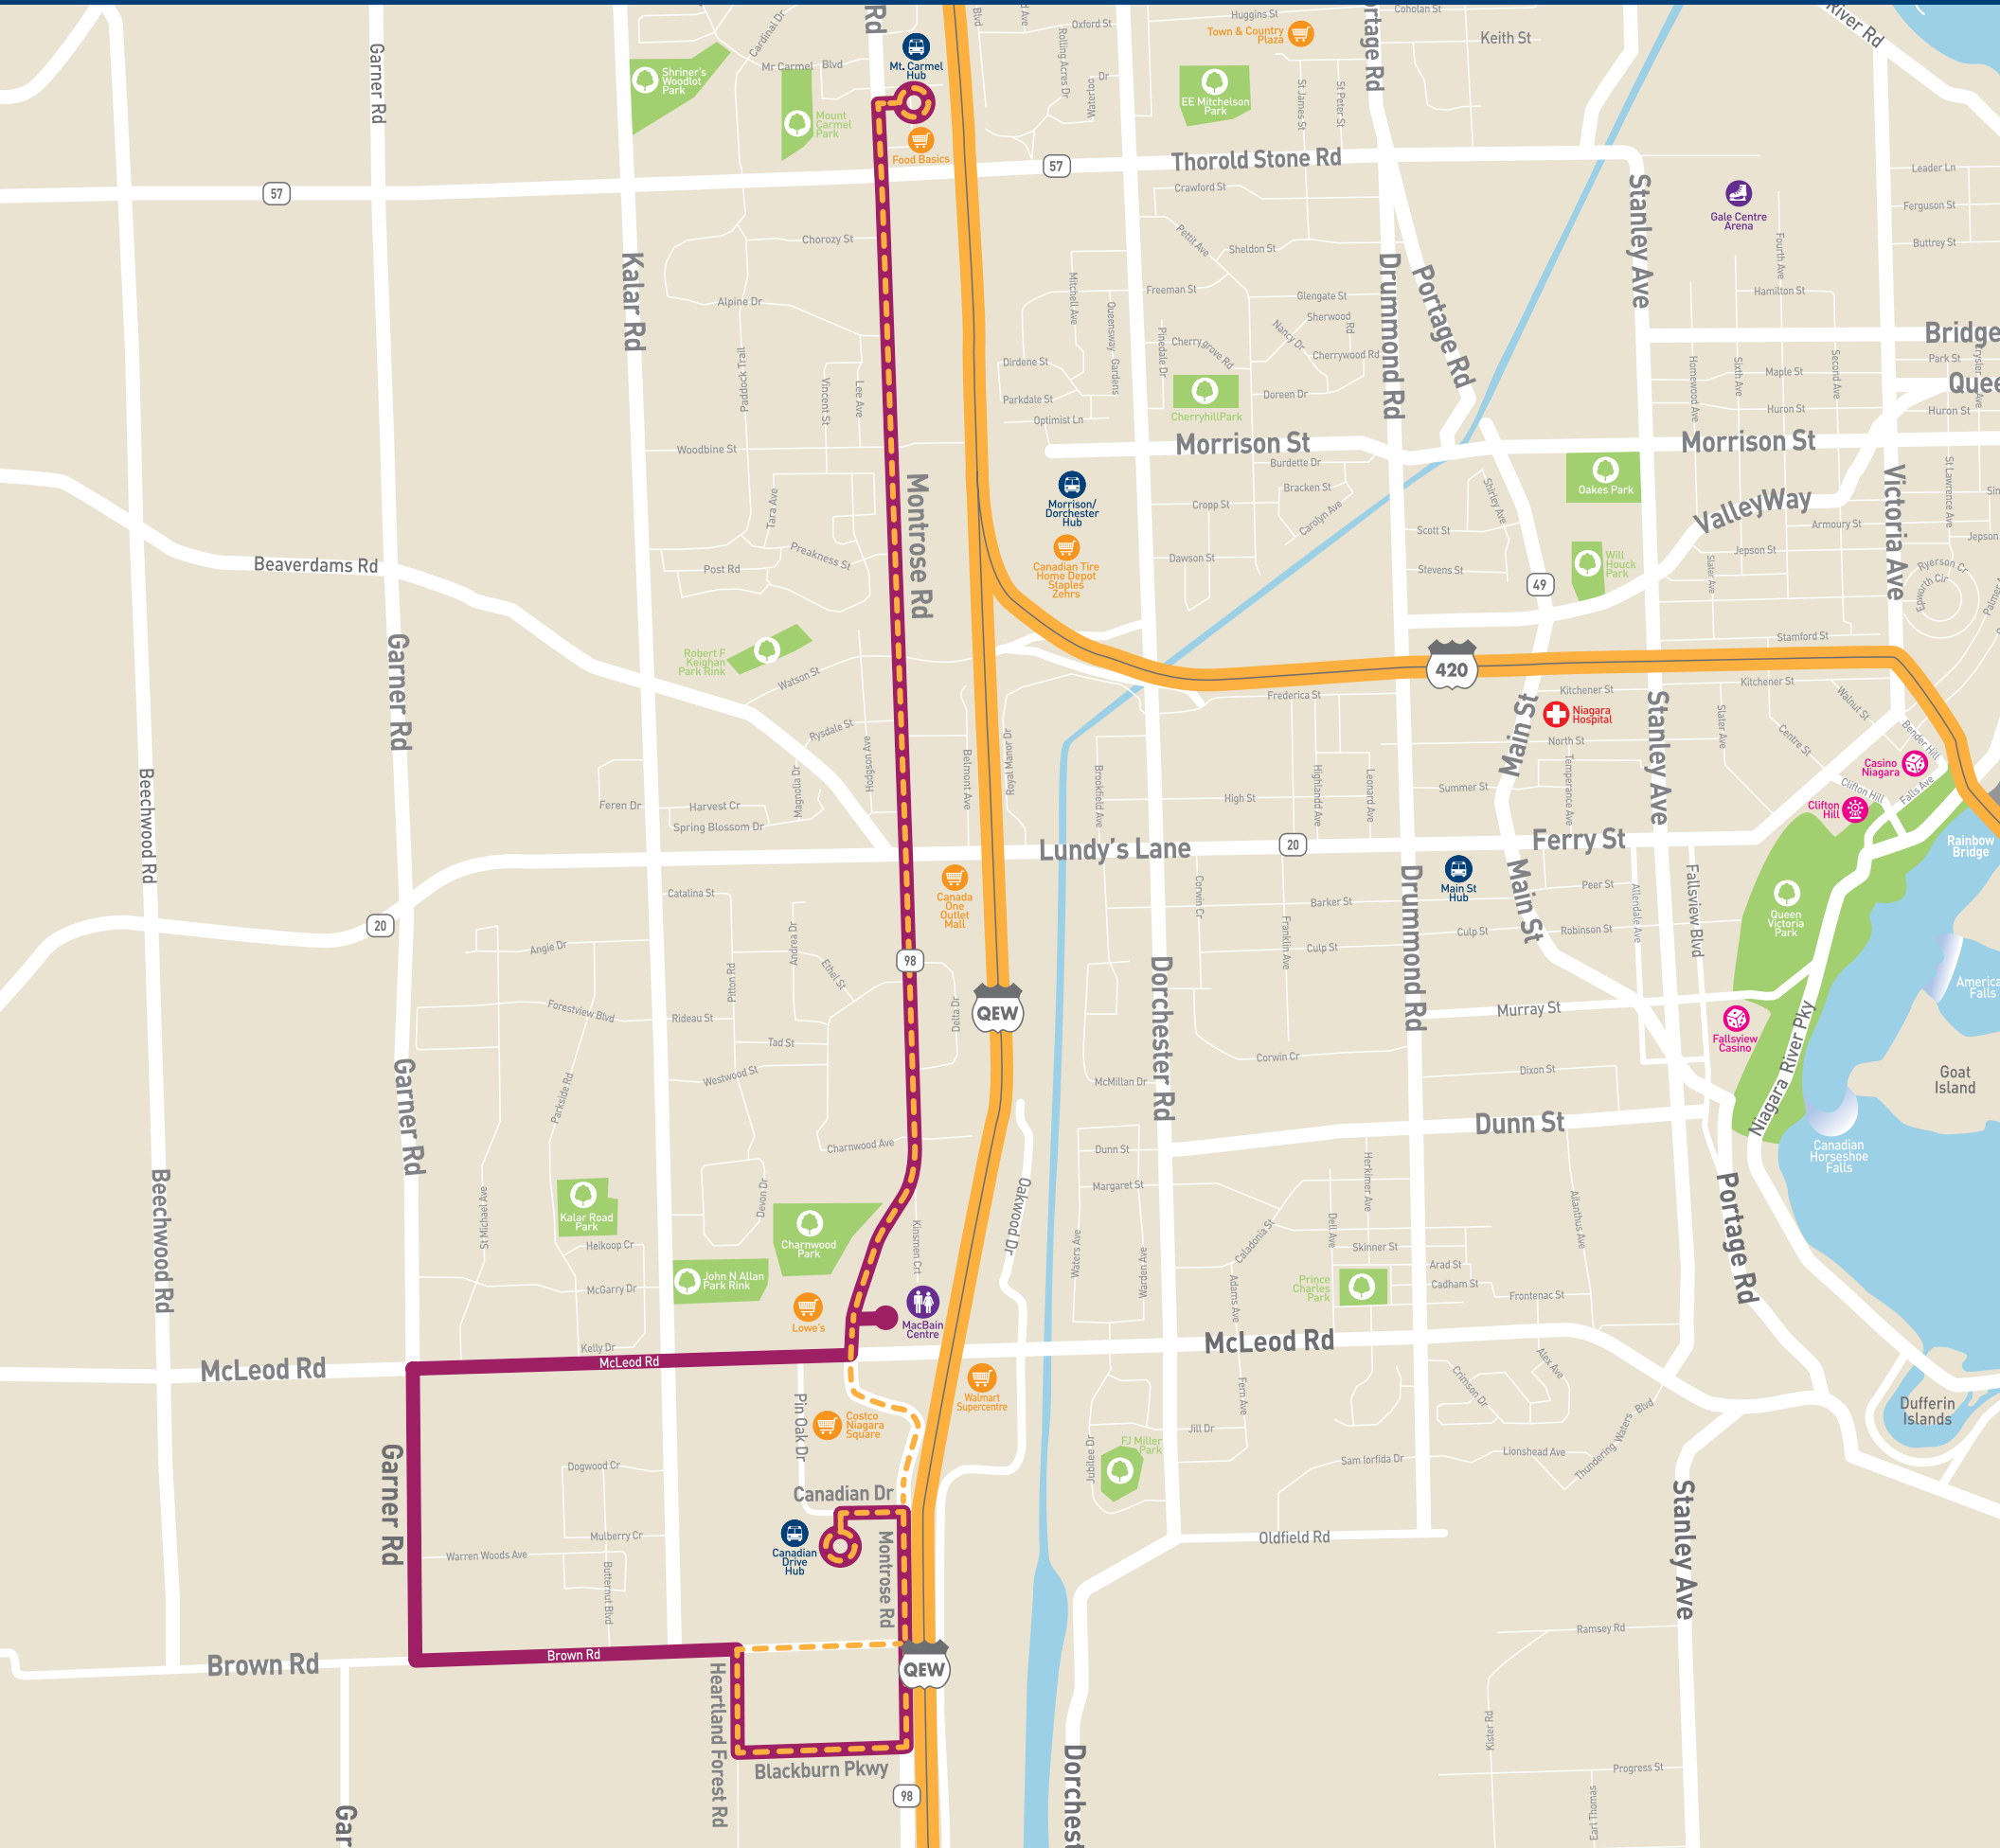

ROUTE 213

EVENING | SUNDAY | HOLIDAYS

to Mt Carmel Hub
to Canadian Drive Hub
via Heartland Forest

niagara region transit

SCHEDULE

EVENING | SUNDAY | HOLIDAYS

213
213

to Mt Carmel Hub

to Canadian Drive Hub
via Heartland Forest

213 EVENING	To Mt Carmel Hub		
Depart Canadian Drive Hub	7:15PM	Every 60 Minutes until	10:15PM
213 EVENING	To Canadian Drive Hub		
Depart Mt Carmel Hub	7:45PM	Every 60 Minutes until	10:45PM
213 SUNDAYS & HOLIDAYS	To Mt Carmel Hub		
Depart Canadian Drive Hub	7:15AM	Every 60 Minutes until	7:15PM
213 SUNDAYS & HOLIDAYS	To Canadian Drive Hub		
Depart Mt Carmel Hub	7:45AM	Every 60 Minutes until	7:45PM

SCAN THE QR CODE
to download the Transit App for up to the minute real time schedule information