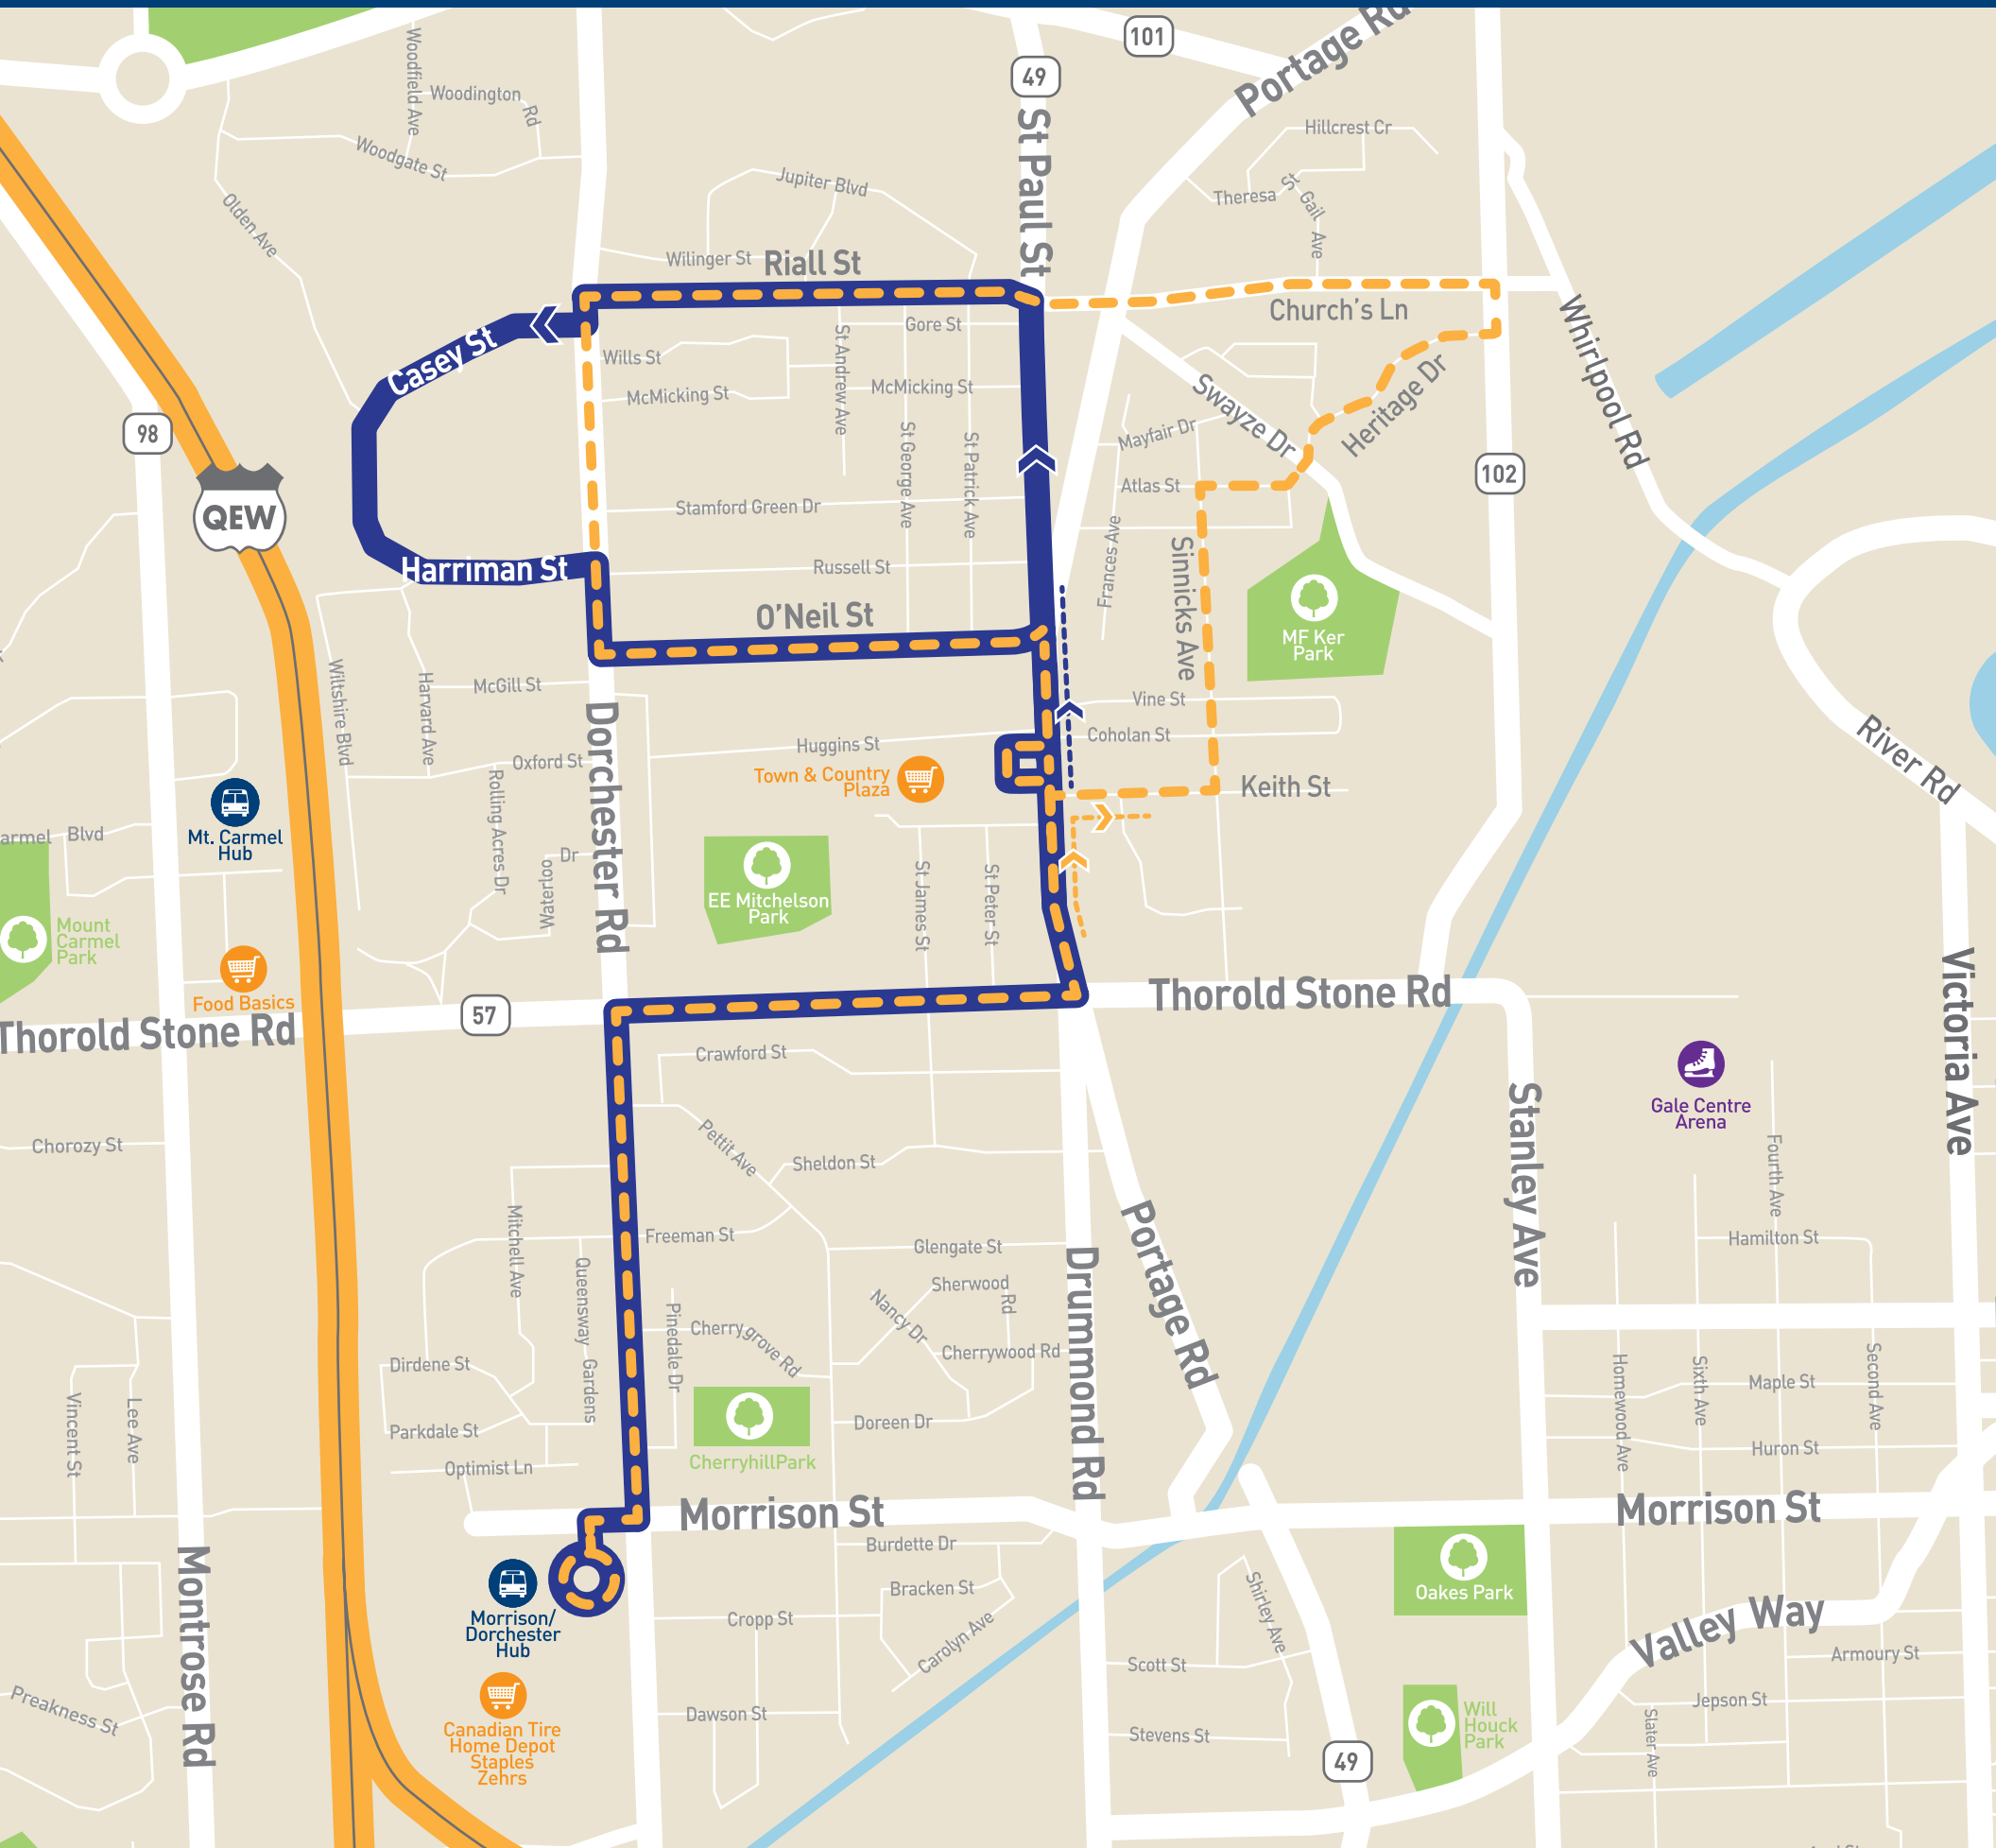

ROUTE 114/214

DAYTIME | EVENING | SUNDAY | HOLIDAYS

SCHEDULE

DAYTIME | EVENING | SUNDAY | HOLIDAYS

114 ——— Daytime
214 - - - - Evening, Sundays & Holidays

114/214 DAY & EVENING	To Town & Country Plaza		
Depart Morrison & Dorchester Hub	6:30AM	Every 60 Minutes until	10:30PM
114/214 DAY & EVENING	To Morrison & Dorchester Hub		
Depart Town & Country Plaza	6:48AM	Every 60 Minutes until	10:48PM
214 SUNDAYS & HOLIDAYS	To Mt Carmel Hub		
Depart Morrison & Dorchester Hub	7:30AM	Every 60 Minutes until	7:30PM
214 SUNDAYS & HOLIDAYS	To Morrison & Dorchester Hub		
Depart Town & Country Plaza	7:48AM	Every 60 Minutes until	7:48PM

SCAN THE QR CODE
 to download the Transit App for up to the minute real time schedule information