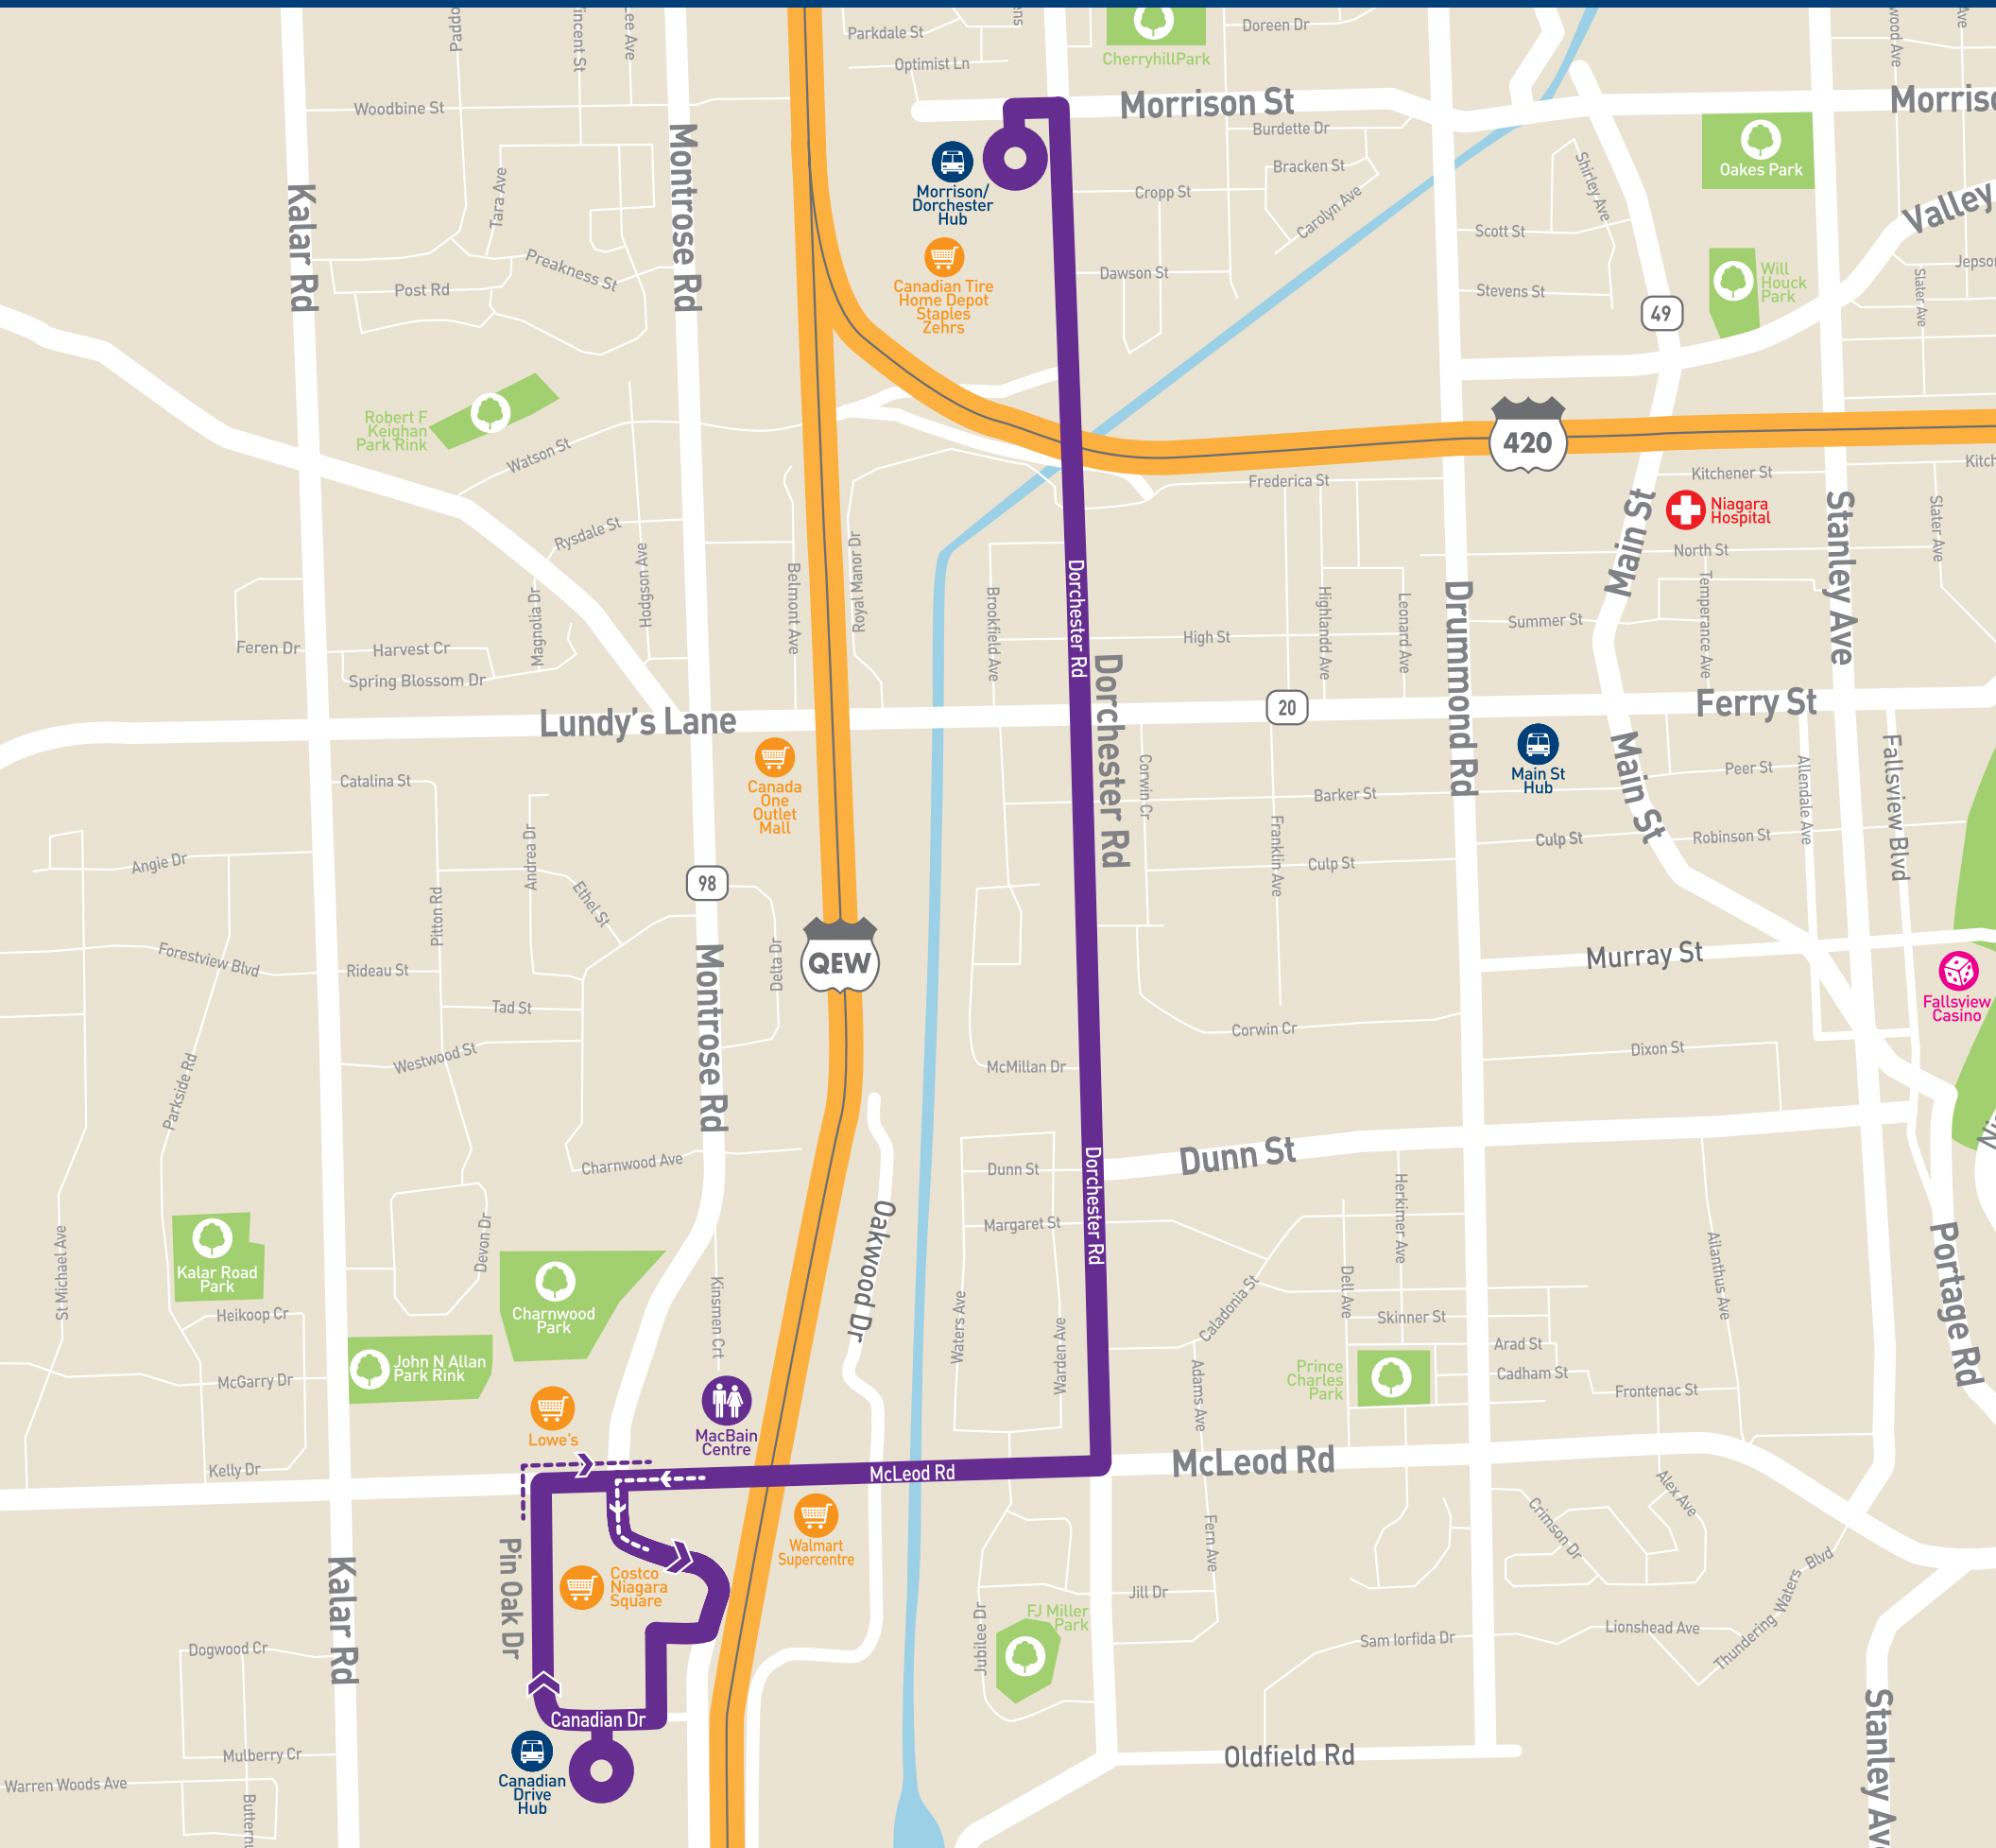

ROUTE 111/211

DAYTIME | EVENING | SUNDAY | HOLIDAYS

SCHEDULE

DAYTIME | EVENING | SUNDAY | HOLIDAYS

111
211

Daytime
Evening, Sundays & Holidays

111/211 DAY & EVENING	To Canadian Drive Hub		
Depart Morrison & Dorchester Hub	6:00AM	Every 30 Minutes until	11:00PM
111/211 DAY & EVENING	To Morrison & Dorchester Hub		
Depart Canadian Drive Hub	6:15AM	Every 30 Minutes until	10:45PM
211 SUNDAYS & HOLIDAYS	To Canadian Drive Hub		
Depart Morrison & Dorchester Hub	7:30AM	Every 30 Minutes until	8:30PM
211 SUNDAYS & HOLIDAYS	To Morrison & Dorchester Hub		
Depart Canadian Drive Hub	7:15AM	Every 30 Minutes until	8:15PM

SCAN THE QR CODE

to download the Transit App for up to the minute real time schedule information