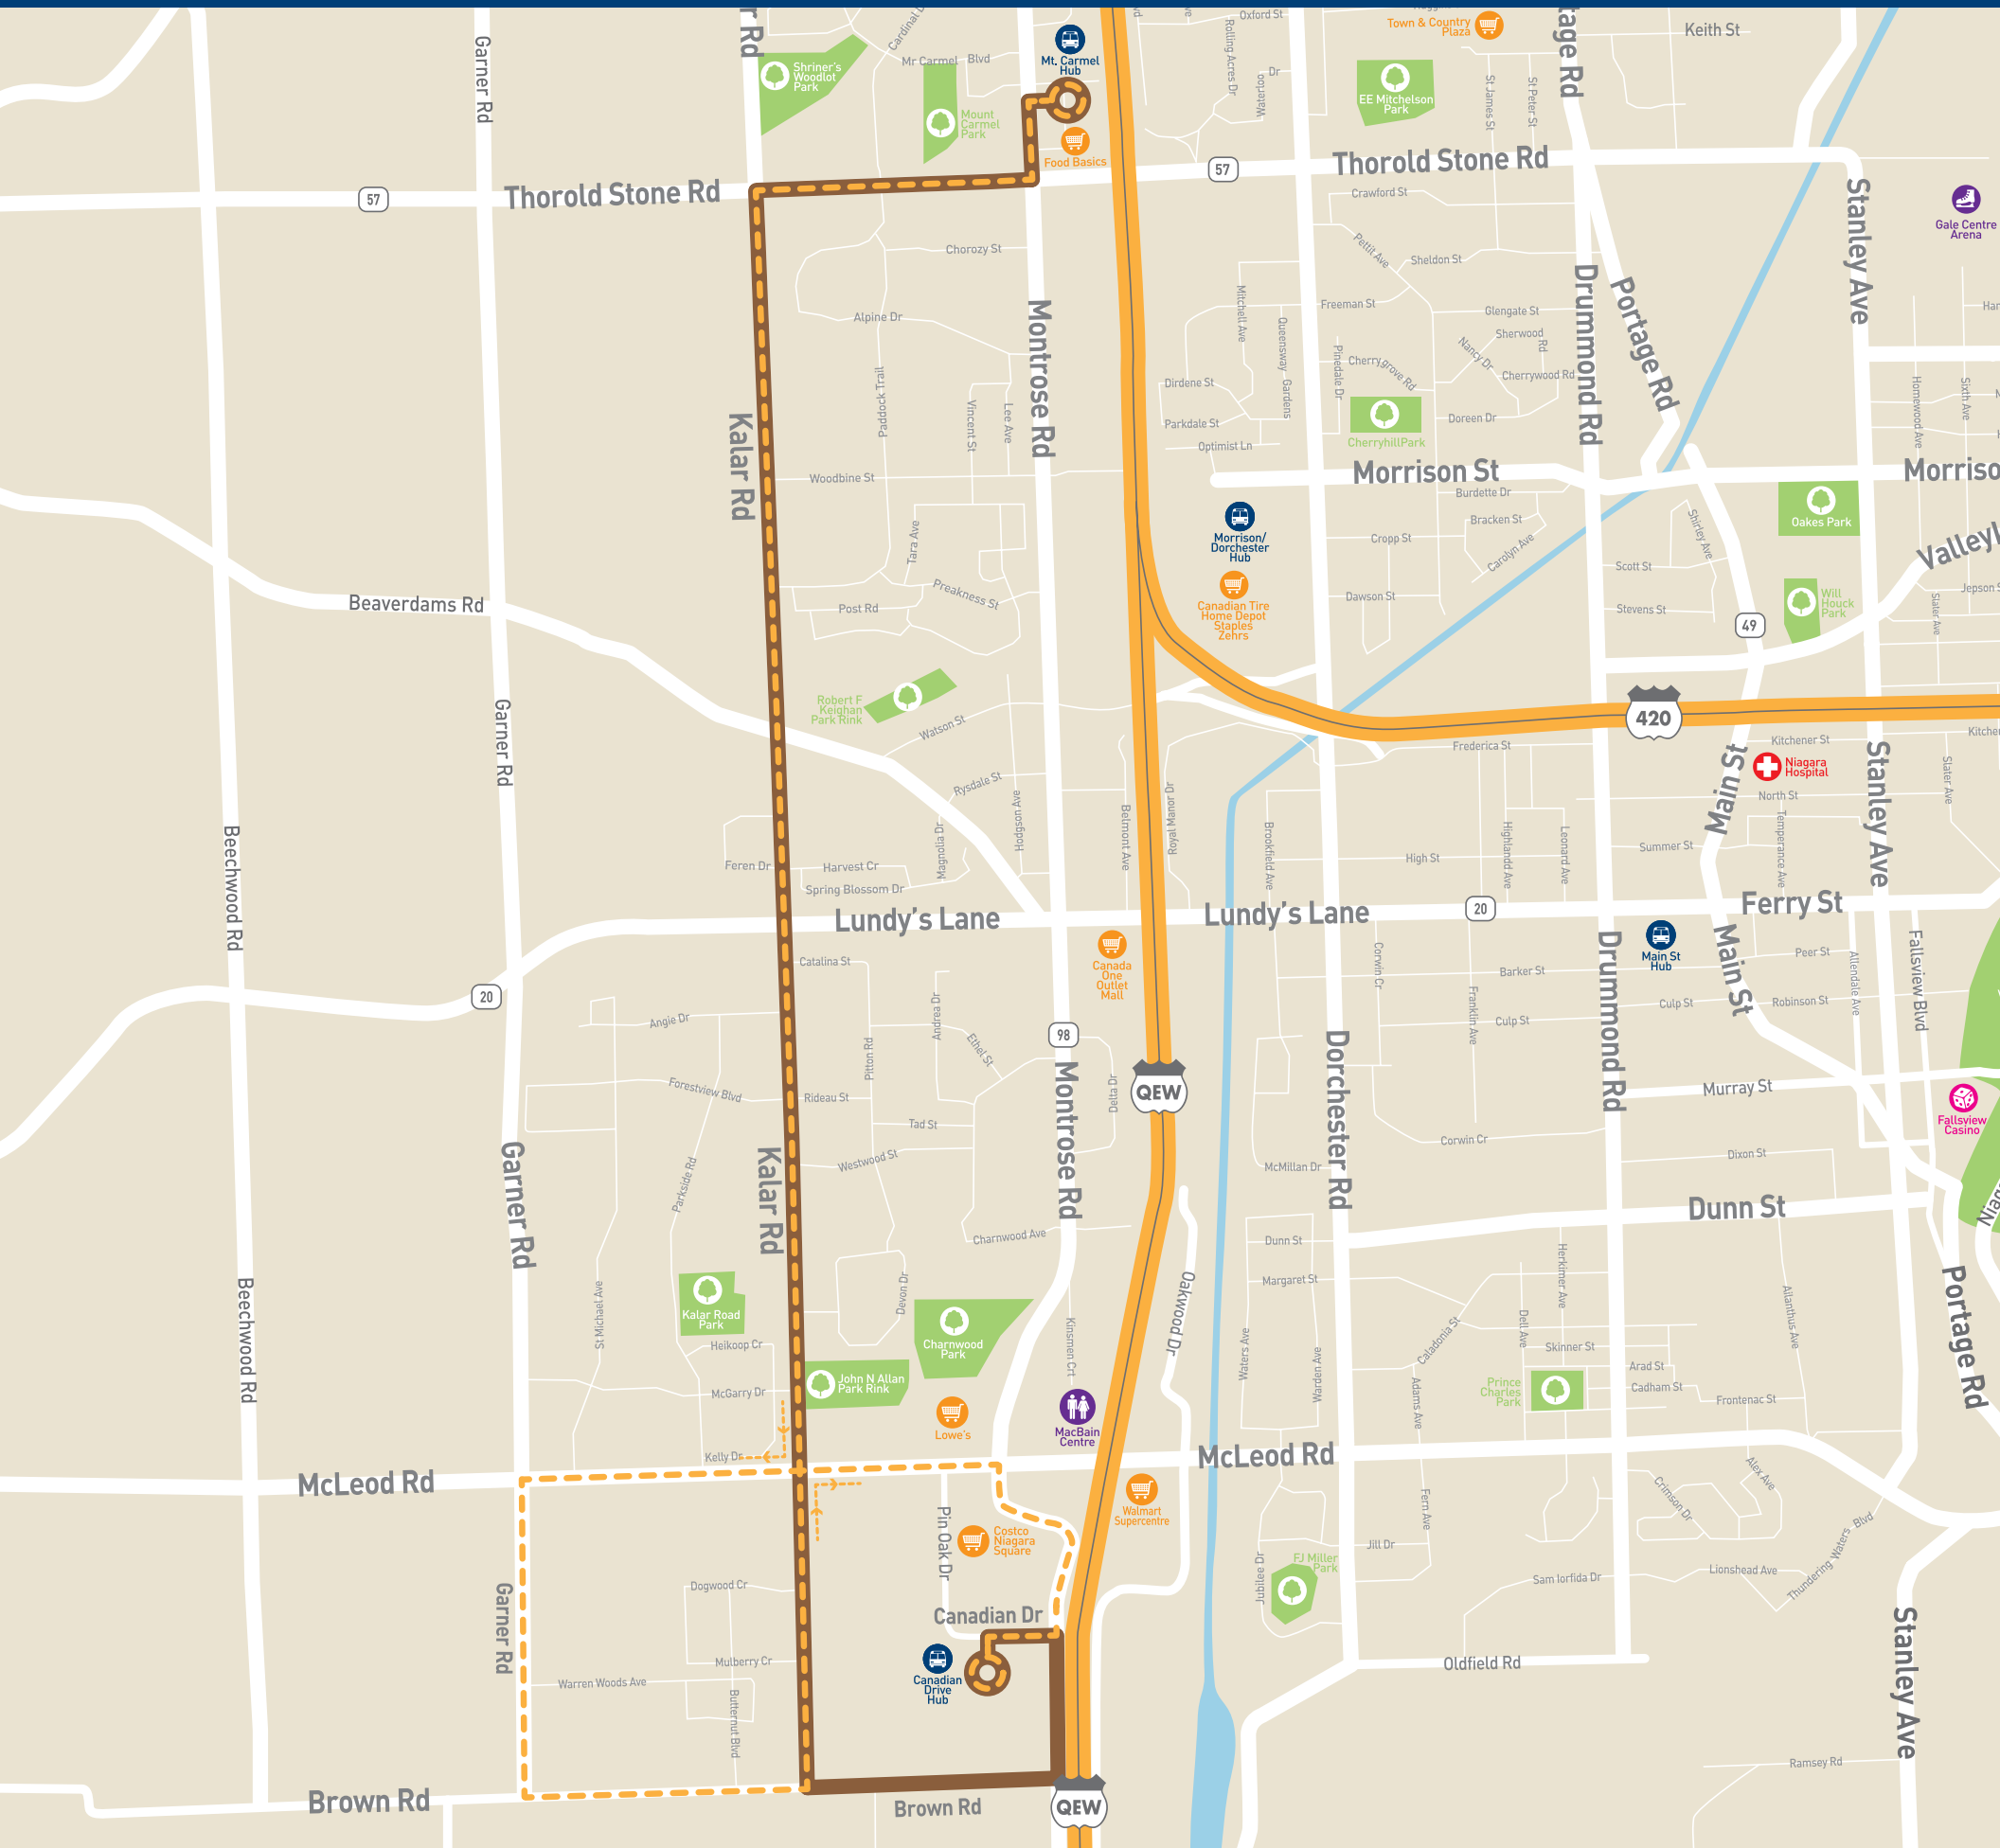

ROUTE 205

EVENING | SUNDAY | HOLIDAYS

to Mt Carmel Hub
to Canadian Drive Hub

niagara region transit

SCHEDULE

EVENING | SUNDAY | HOLIDAYS

205
205

to Mt Carmel Hub
to Canadian Drive Hub

205 EVENING	To Mt Carmel Hub		
Depart Canadian Drive Hub	6:45PM	Every 60 Minutes until	9:45PM
205 EVENING	To Canadian Drive Hub		
Depart Mt Carmel Hub	7:15PM	Every 60 Minutes until	10:15PM
205 SUNDAYS & HOLIDAYS	To Mt Carmel Hub		
Depart Canadian Drive Hub	6:45AM	Every 60 Minutes until	7:45PM
205 SUNDAYS & HOLIDAYS	To Canadian Drive Hub		
Depart Mt Carmel Hub	7:15AM	Every 60 Minutes until	8:15PM

SCAN THE QR CODE

to download the Transit App for up to the minute real time schedule information