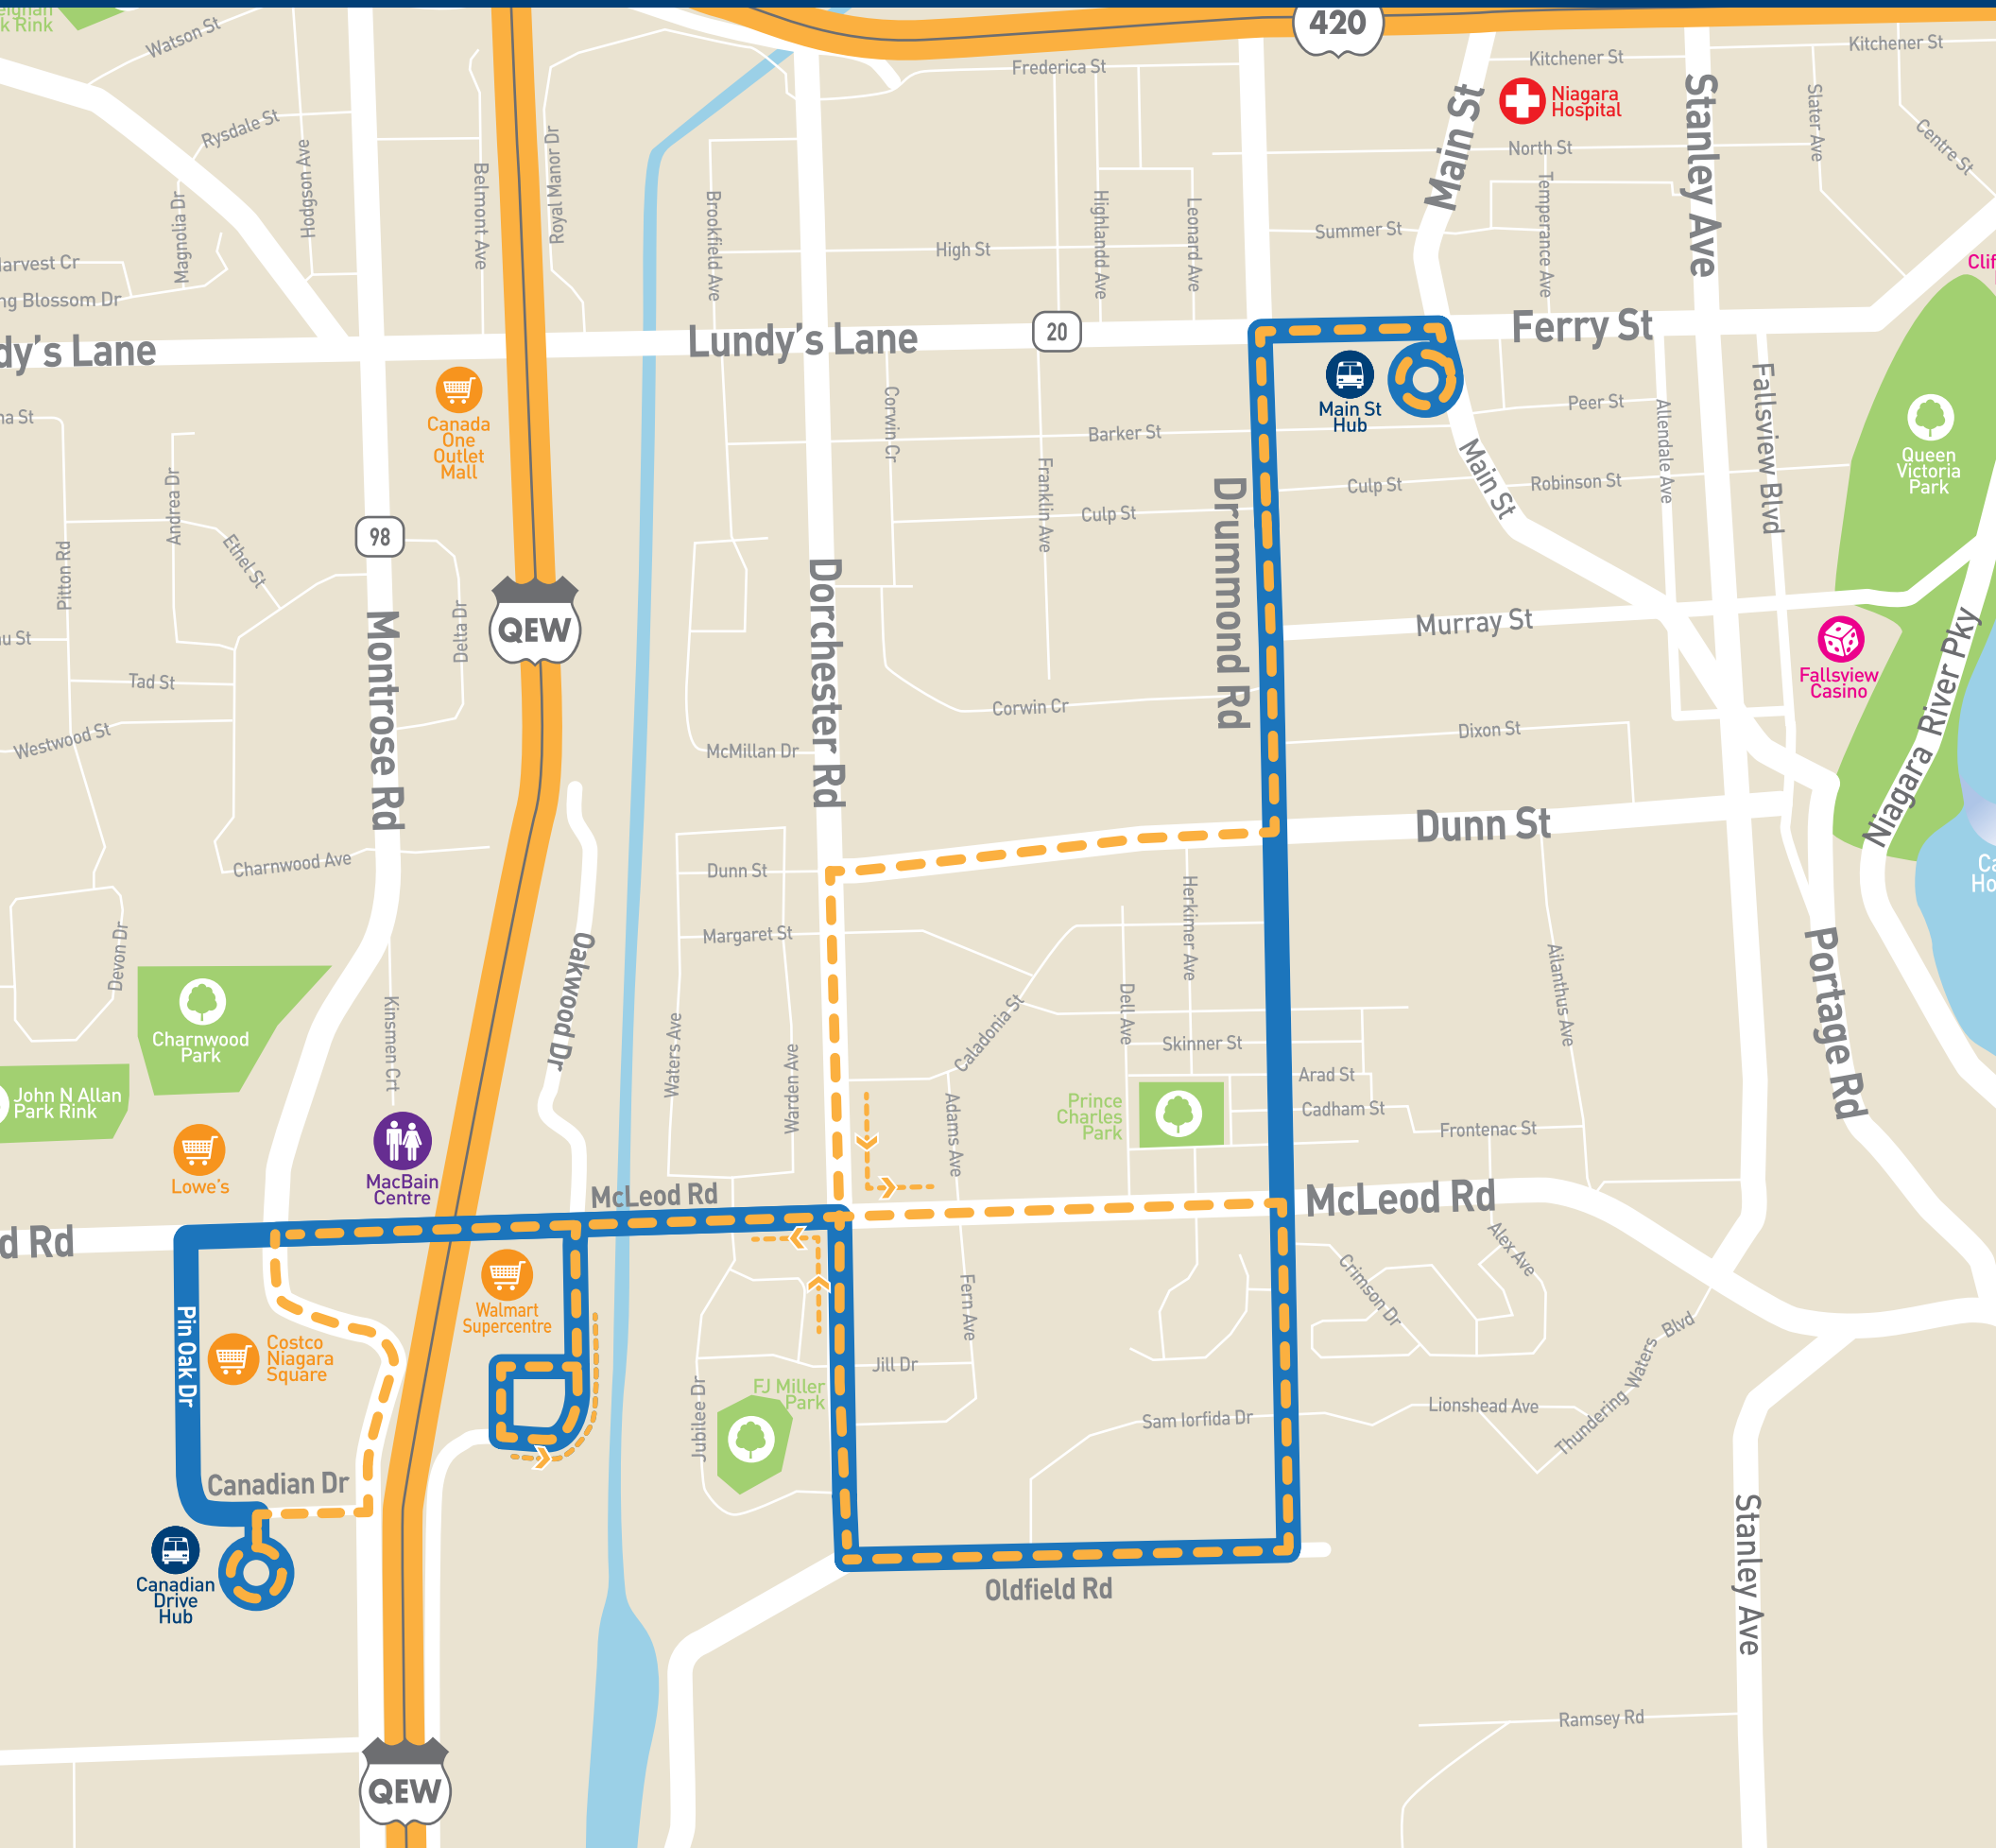

ROUTE 203

EVENING | SUNDAY | HOLIDAYS

to Main & Ferry Hub
to Canadian Drive Hub

niagara region transit

SCHEDULE

EVENING | SUNDAY | HOLIDAYS

203 ——— to Main & Ferry Hub
203 - - - - to Canadian Drive Hub

203 EVENING	To Main & Ferry Hub		
Depart Canadian Drive Hub	7:00PM	Every 30 Minutes until	11:30PM
203 EVENING	To Canadian Drive Hub		
Depart Main & Ferry Hub	7:00PM	Every 30 Minutes until	11:00PM
203 SUNDAYS & HOLIDAYS	To Main & Ferry Hub		
Depart Canadian Drive Hub	7:00AM	Every 30 Minutes until	8:30PM
203 SUNDAYS & HOLIDAYS	To Canadian Drive Hub		
Depart Main & Ferry Hub	7:30AM	Every 30 Minutes until	8:30PM

SCAN THE QR CODE
to download the Transit App for up to the minute real time schedule information