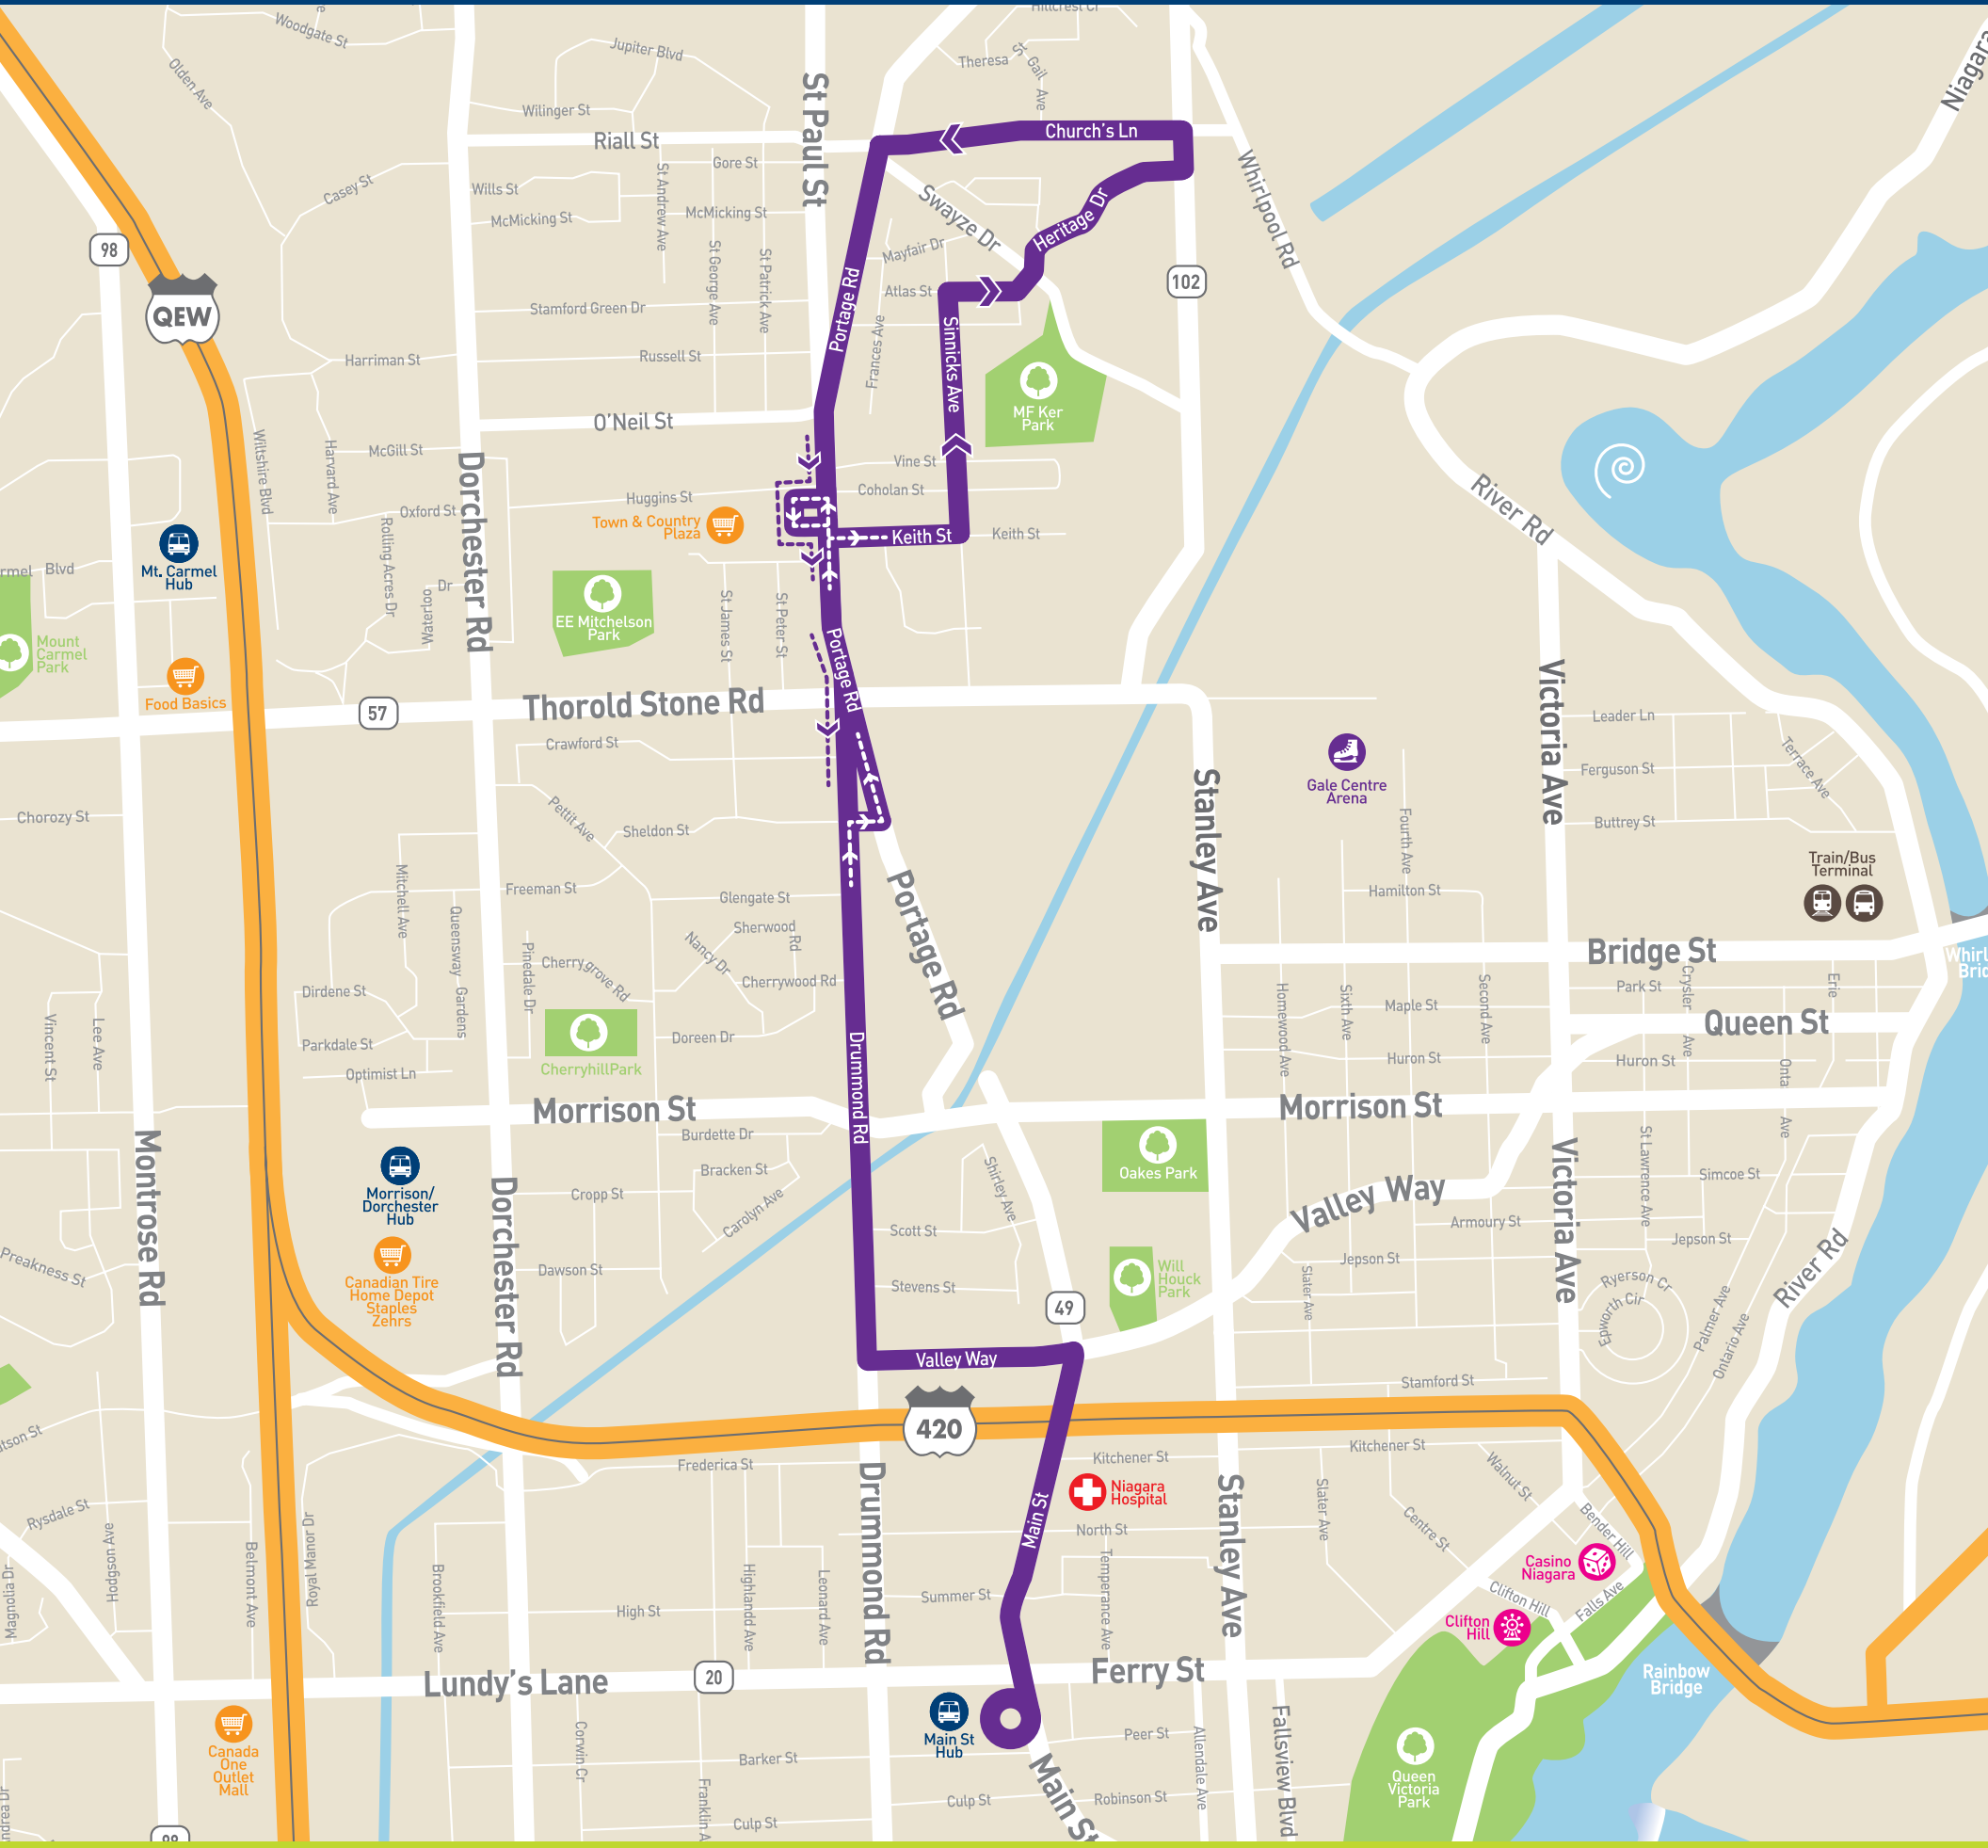

ROUTE 107

DAYTIME

SCHEDULE 107

DAYTIME

107 DAYTIME	To Main & Ferry Hub		
Depart Town & Country Plaza	6:15AM	Every 60 Minutes until	7:15AM
	7:15AM	Every 30 Minutes until	9:15AM
	9:15AM	Every 60 Minutes until	2:15PM
	2:15PM	Every 30 Minutes until	7:15PM

107 DAYTIME	To Town & Country Plaza		
Depart Main & Ferry Hub	6:30AM	Every 60 Minutes until	7:30AM
	7:30AM	Every 30 Minutes until	9:30PM
	9:30PM	Every 60 Minutes until	2:30PM
	2:30PM	Every 30 Minutes until	6:30PM

SCAN THE QR CODE
to download the Transit App for up to the minute real time schedule information