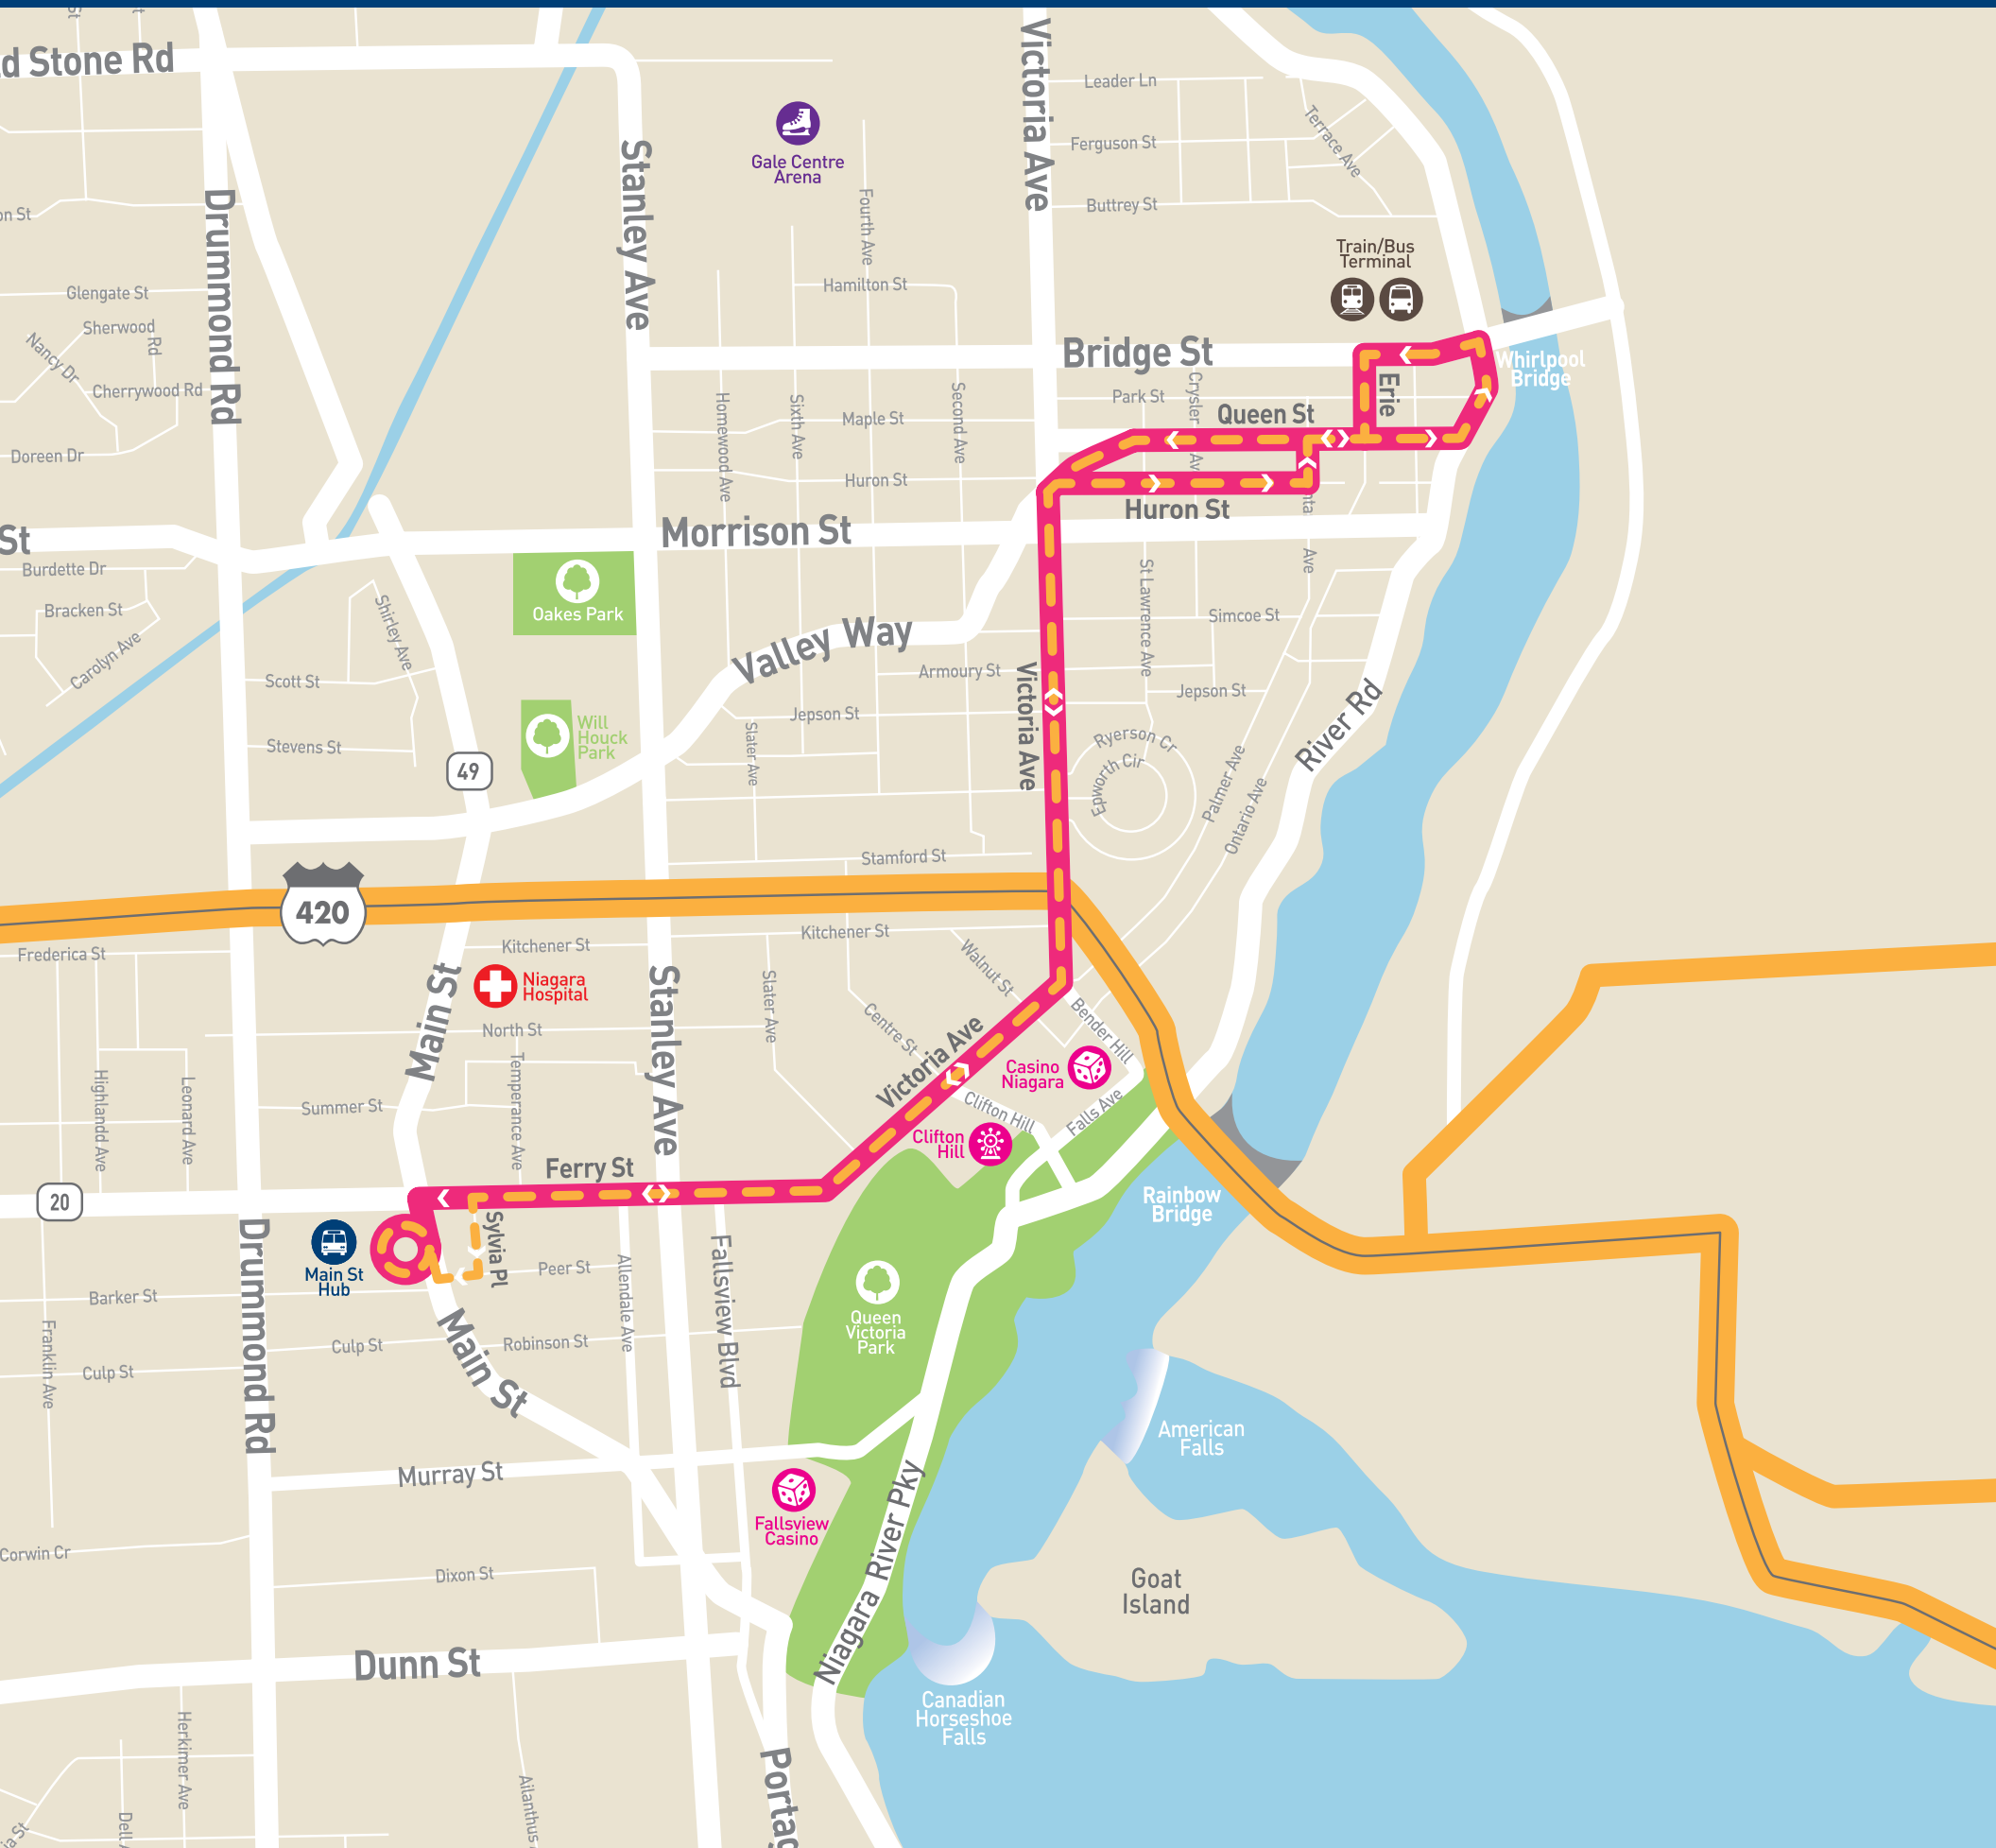

# ROUTE 104/204

DAYTIME | EVENING | SUNDAY | HOLIDAYS

## SCHEDULE

DAYTIME | EVENING | SUNDAY | HOLIDAYS

**104**  
**204**

- Daytime
- Evening, Sundays & Holidays

<b>104/204 DAY &amp; EVENING</b>	<b>To Main &amp; Ferry Hub</b>		
<b>Depart Bus Terminal</b>	<b>6:15AM</b>	Every 30 Minutes until	<b>11:15PM</b>
<b>104/204 DAY &amp; EVENING</b>	<b>To Bus Terminal</b>		
<b>Depart Main &amp; Ferry Hub</b>	<b>6:30AM</b>	Every 30 Minutes until	<b>12:00AM</b>
<b>204 SUNDAYS &amp; HOLIDAYS</b>	<b>To Main &amp; Ferry Hub</b>		
<b>Depart Bus Terminal</b>	<b>7:15AM</b>	Every 30 Minutes until	<b>8:45PM</b>
<b>204 SUNDAYS &amp; HOLIDAYS</b>	<b>To Bus Terminal</b>		
<b>Depart Main &amp; Ferry Hub</b>	<b>7:30AM</b>	Every 30 Minutes until	<b>9:00PM</b>

**SCAN THE QR CODE**

to download the Transit App for up to the minute real time schedule information