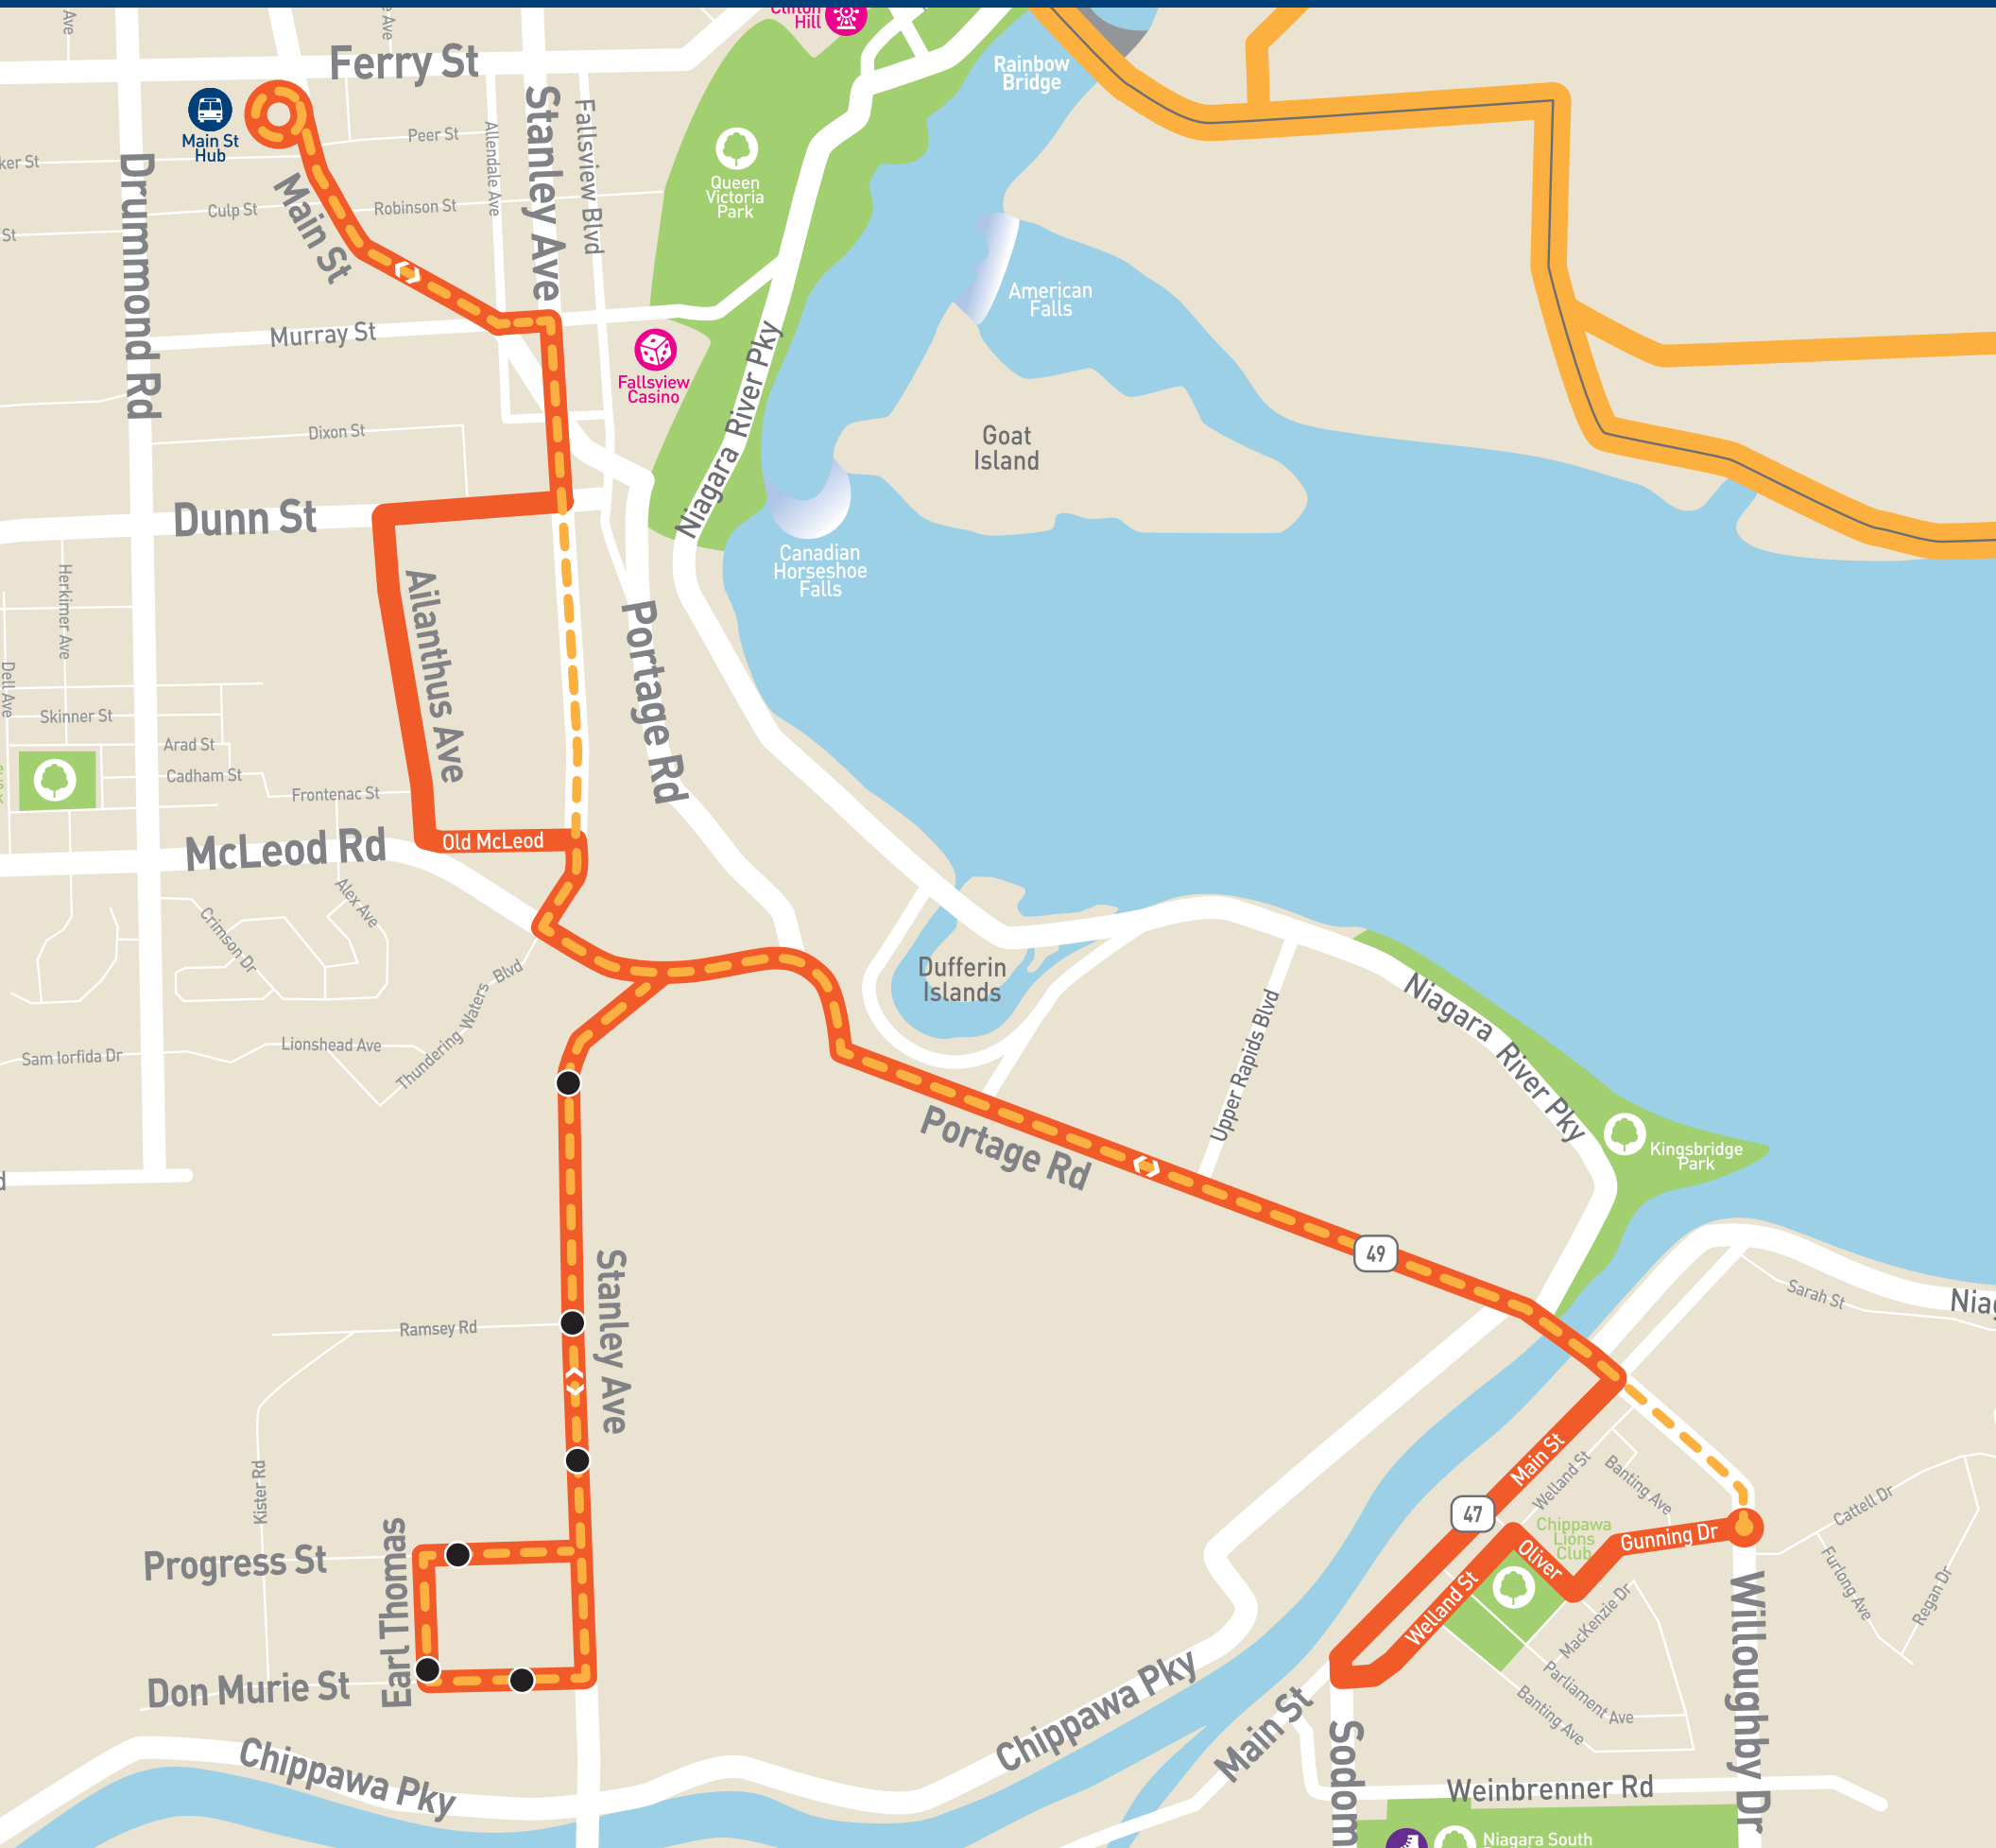

ROUTE 206

EVENING | SUNDAY | HOLIDAYS

to Chippawa
to Main & Ferry Hub

niagara region transit

SCHEDULE

EVENING | SUNDAY | HOLIDAYS

206 to Chippawa
206 to Main & Ferry Hub

206 EVENING	To Gunning & Willoughby		
Depart Main & Ferry Hub	6:06PM	Every 30 Minutes until	10:36PM
206 EVENING	To Main & Ferry Hub		
Depart Gunning & Willoughby	6:30PM	Every 30 Minutes until	11:00PM
206 SUNDAYS & HOLIDAYS	To Gunning & Willoughby		
Depart Main & Ferry Hub	7:06AM	Every 30 Minutes until	8:06PM
206 SUNDAYS & HOLIDAYS	To Main & Ferry Hub		
Depart Gunning & Willoughby	7:30AM	Every 30 Minutes until	8:30PM

SCAN THE QR CODE

to download the Transit App for up to the minute real time schedule information