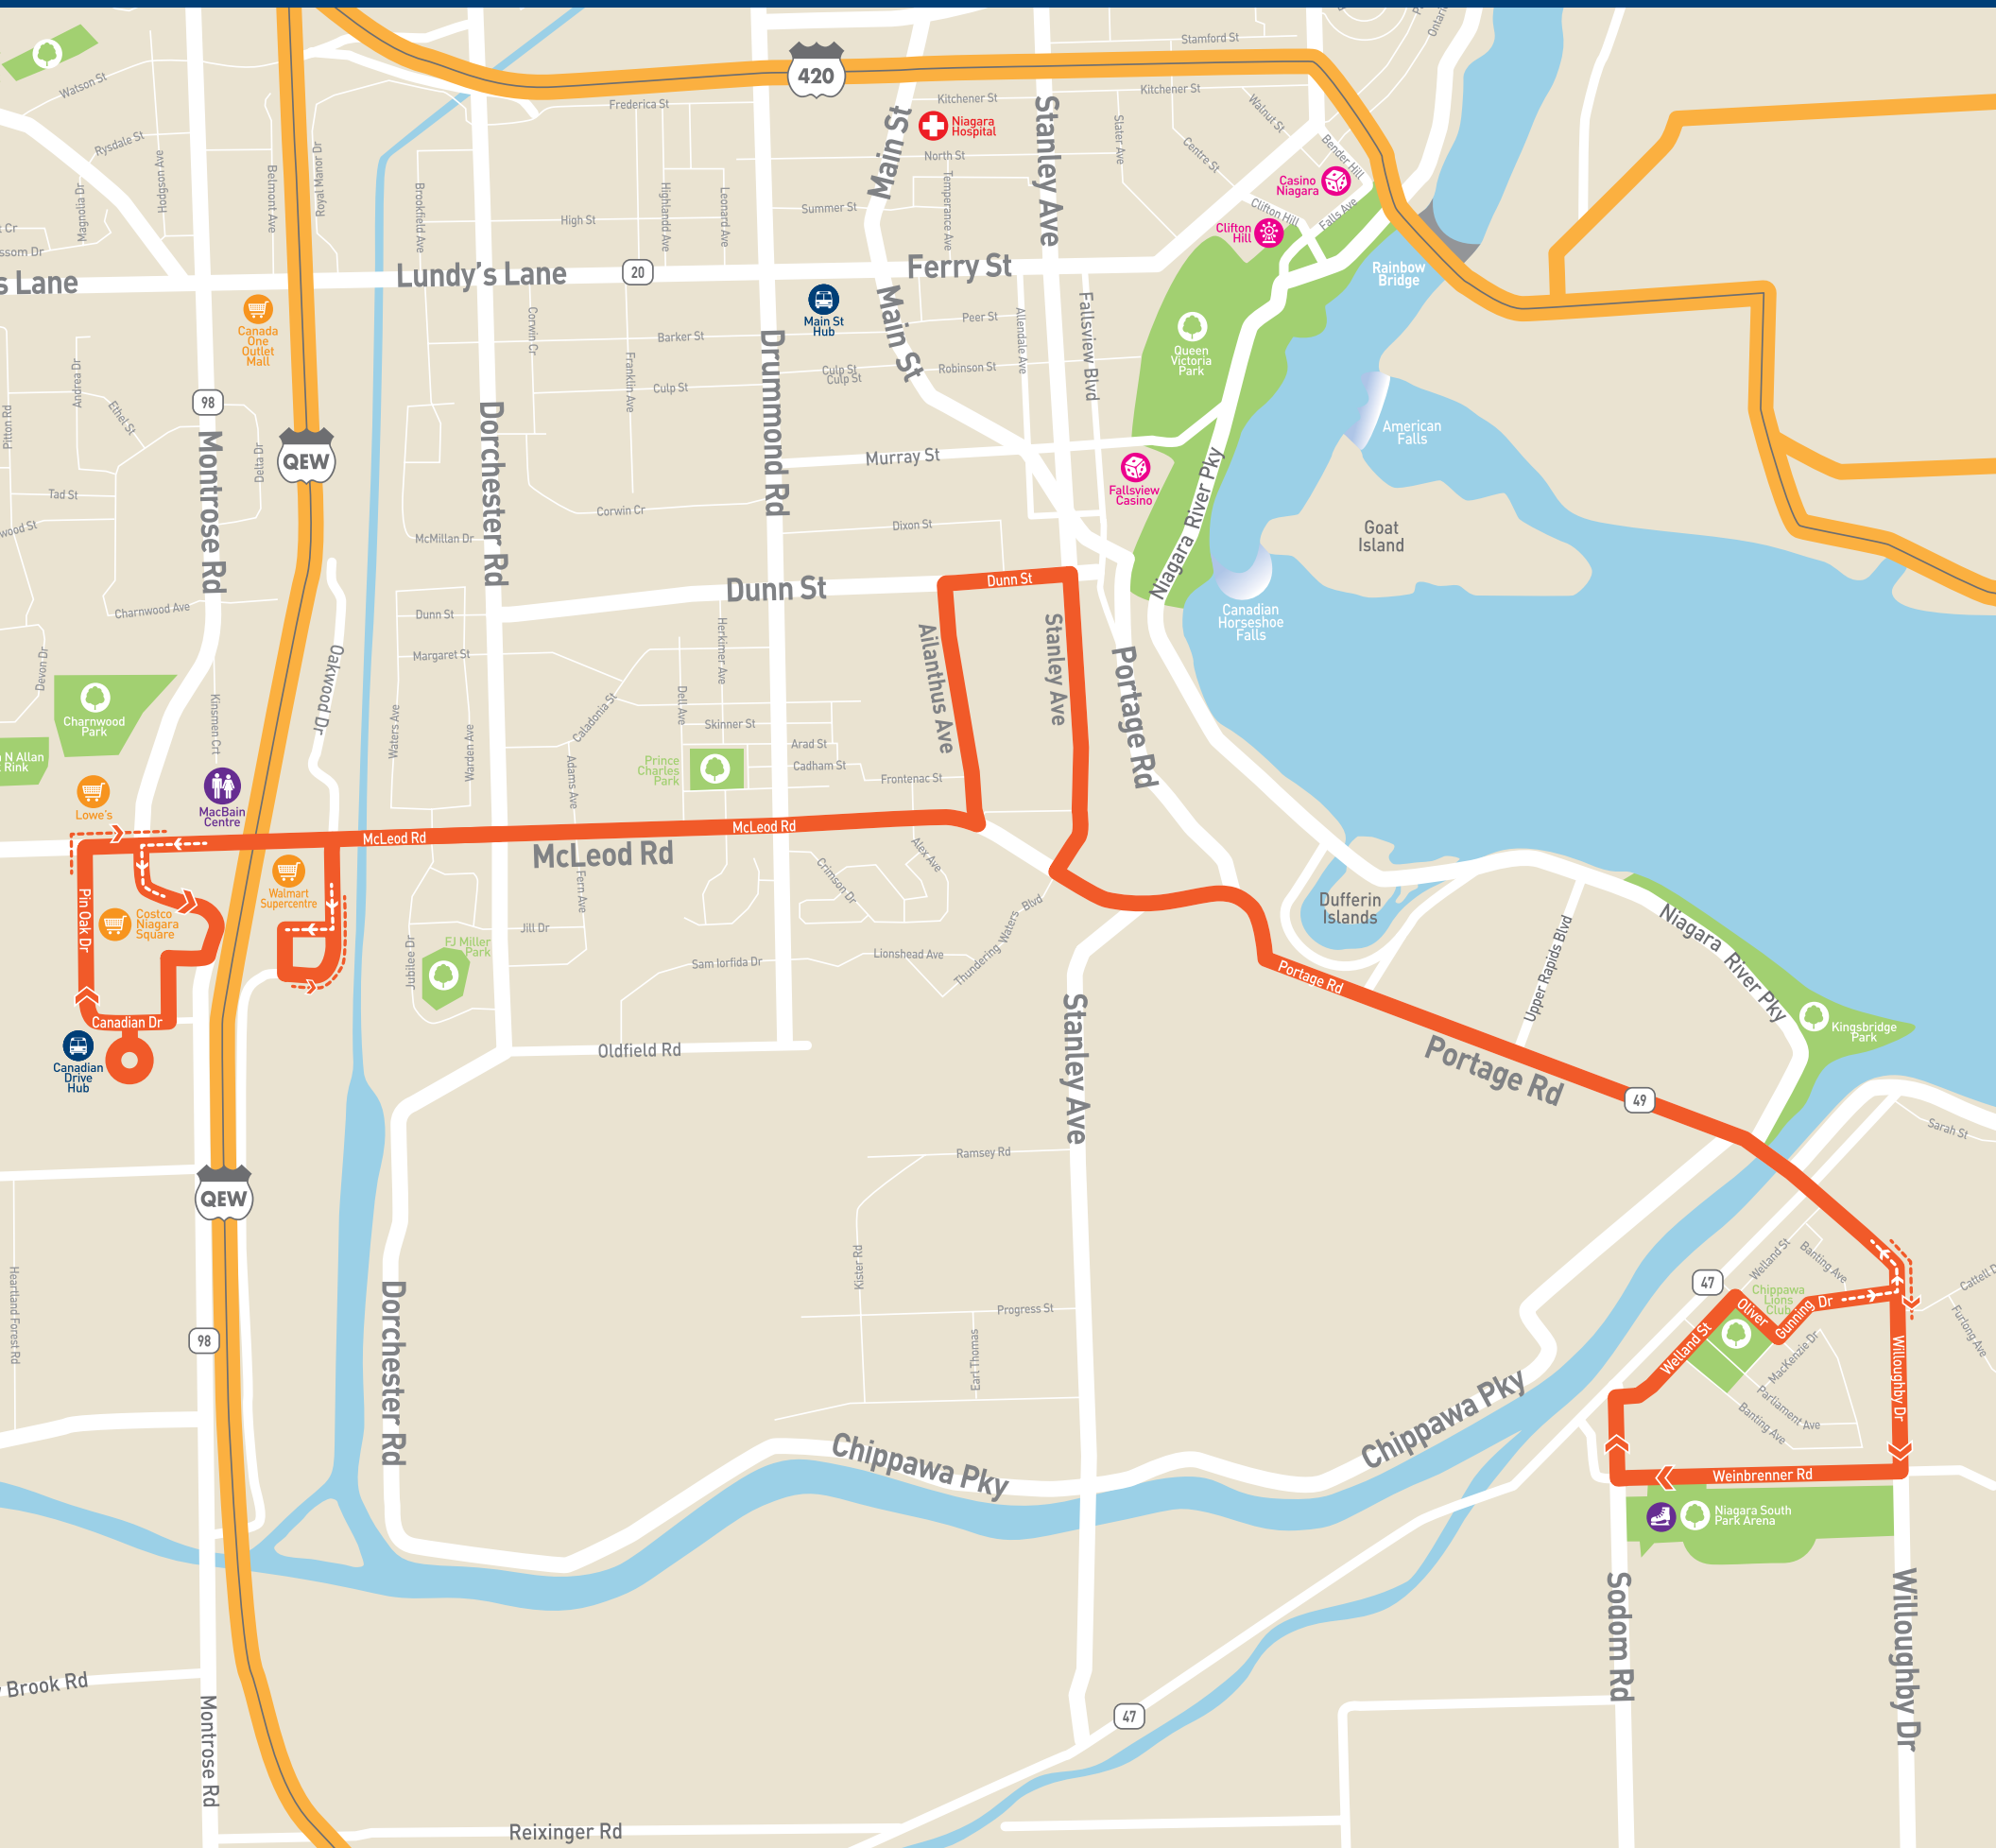

ROUTE 112

DAYTIME

SCHEDULE 112

DAYTIME

112 DAYTIME	To Gunning & Willoughby		
Depart Canadian Drive Hub	6:45AM	Every 60 Minutes until	4:45PM
112 DAYTIME	To Canadian Drive Hub		
Depart Gunning & Willoughby	7:15AM	Every 60 Minutes until	5:15PM

SCAN THE QR CODE
to download the Transit App for up to the minute real time schedule information