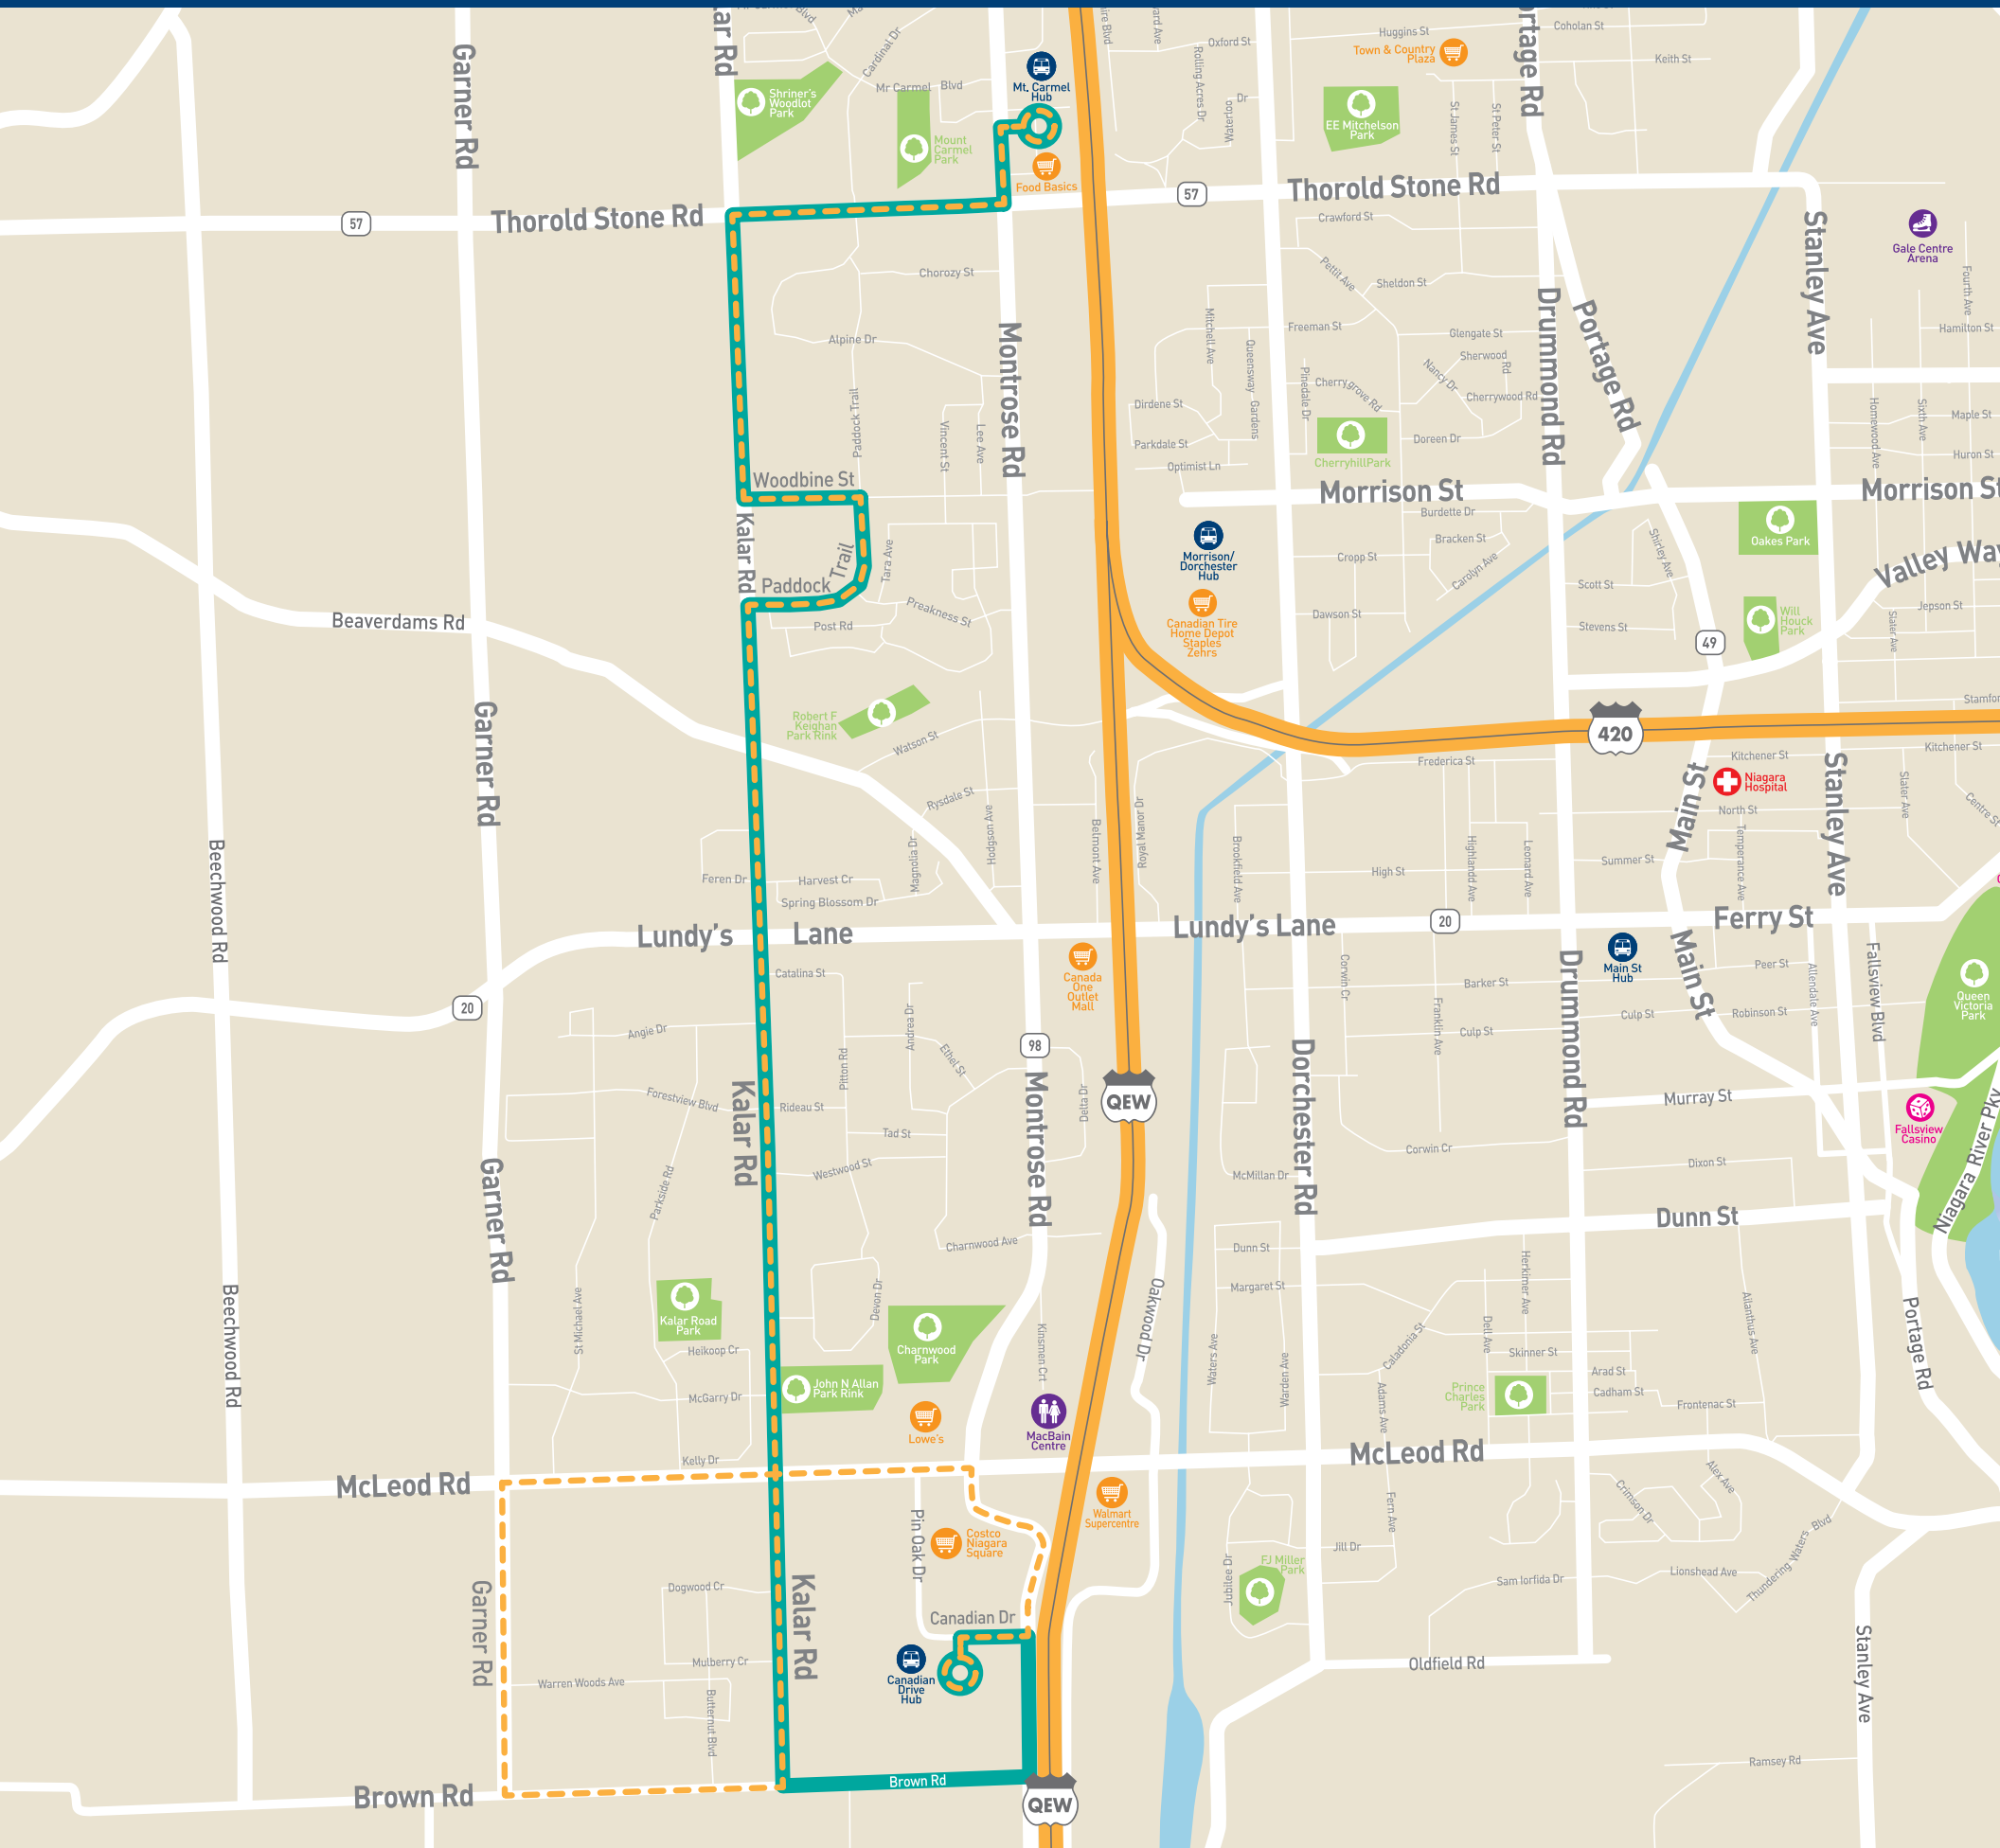

ROUTE 105

DAYTIME

to Mt Carmel Hub
to Canadian Drive Hub

niagara region transit

SCHEDULE

DAYTIME

105 ——— to Mt Carmel Hub
105 - - - - to Canadian Drive Hub

| 105 DAYTIME | | To Mt Carmel Hub | |
|---------------------------|--|------------------|-------------------------------|
| Depart Canadian Drive Hub | | 5:45AM | Every 60 Minutes until 6:45AM |
| | | 6:45AM | Every 30 Minutes until 9:45AM |
| | | 9:45AM | Every 60 Minutes until 2:45PM |
| | | 2:45PM | Every 30 Minutes until 5:45PM |

| 105 DAYTIME | | To Canadian Drive Hub | |
|----------------------|--|-----------------------|--------------------------------|
| Depart Mt Carmel Hub | | 6:15AM | Every 60 Minutes until 7:15AM |
| | | 7:15AM | Every 30 Minutes until 10:15AM |
| | | 10:15AM | Every 60 Minutes until 3:15PM |
| | | 3:15PM | Every 30 Minutes until 6:15PM |

SCAN THE QR CODE
to download the Transit App for up to the minute real time schedule information